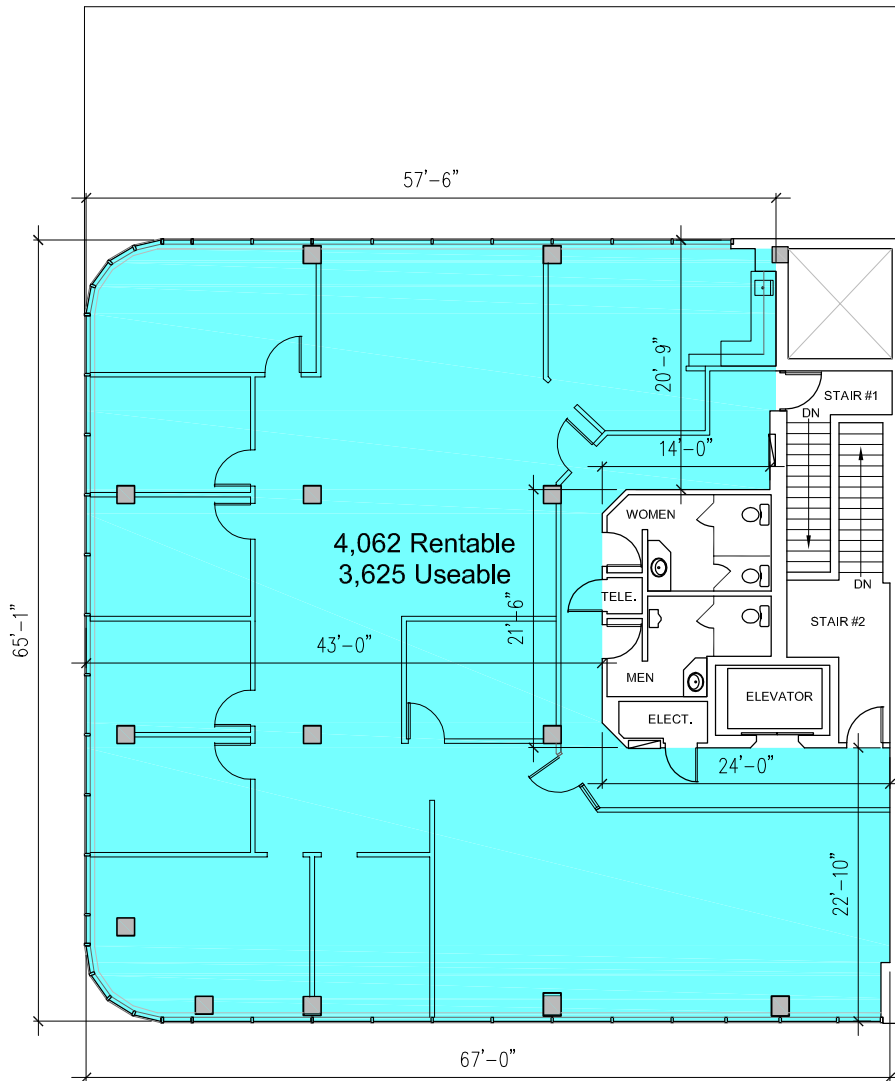

114 DUNDAS

4th Floor - 4,062 ft²

OFFICE

Last Modified; 2022 11 14
Plan by www.DIMENSIONS-ca.com

For more information please contact:
Nadine Baxter
nadine@summitproperties.ca | 519.914.2766