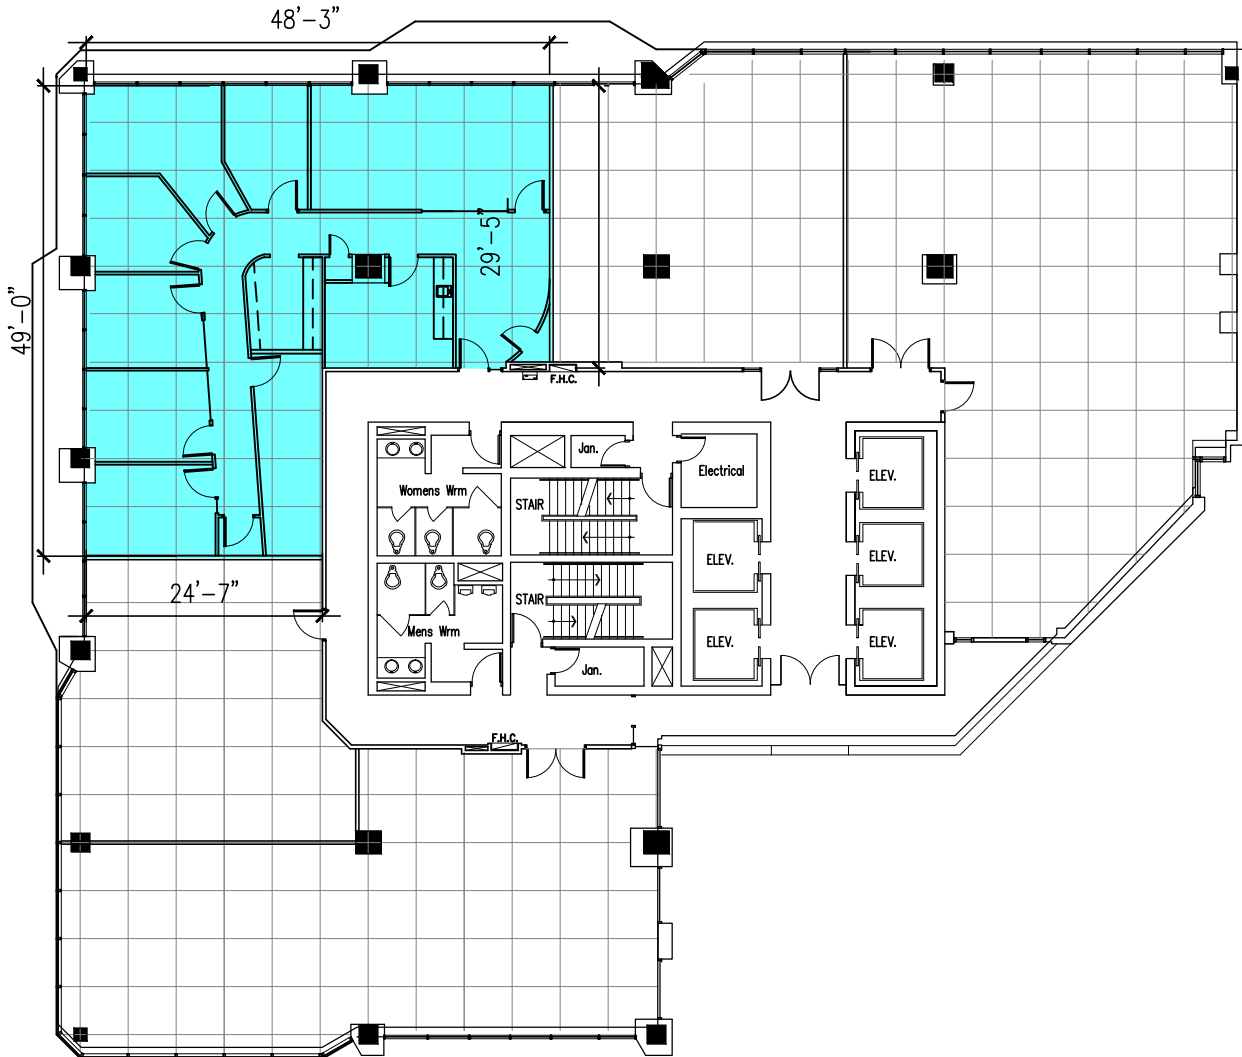

## 2nd Floor - 2,378 sf

2,378 Sq. Ft. Rentable  
1,926 Sq. Ft. Useable

Last Modified; 2018 08 07  
Plan by [www.DIMENSIONS-ca.com](http://www.DIMENSIONS-ca.com)

For more information please contact:  
**Keith McAlister**  
[keith@summitproperties.ca](mailto:keith@summitproperties.ca) | 519.914.2766