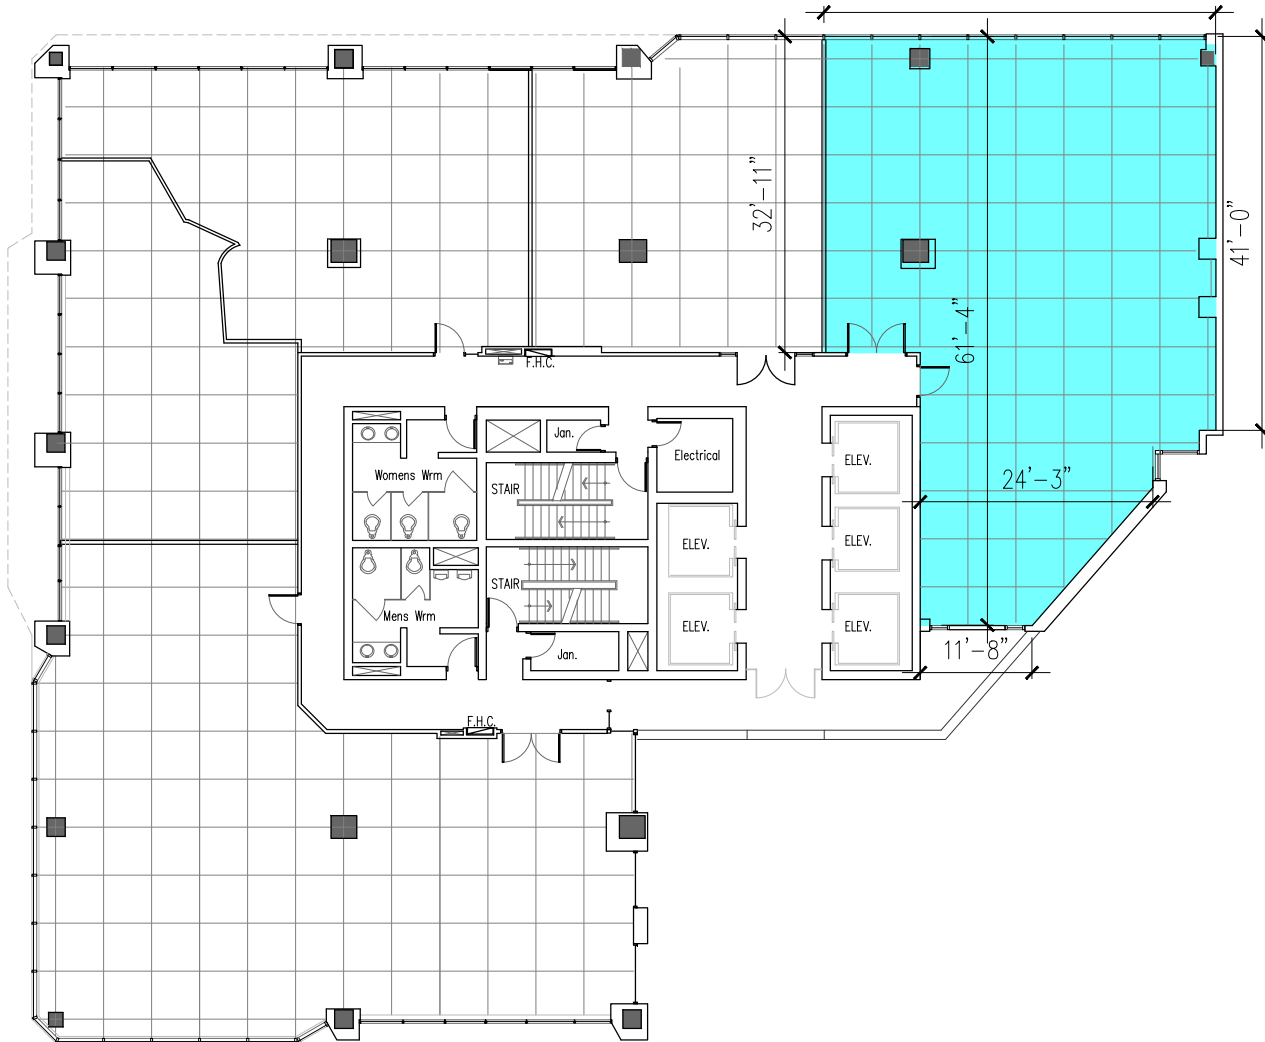

Talbot Centre 140 FULLARTON

2nd Floor - 2,478 sf

OFFICE

2,478 Sq. Ft. Rentable
2,006 Sq. Ft. Useable
40'-10"

Last Modified; 2023 07 15

Plan by www.DIMENSIONS-ca.com

For more information please contact:

Nadine Baxter