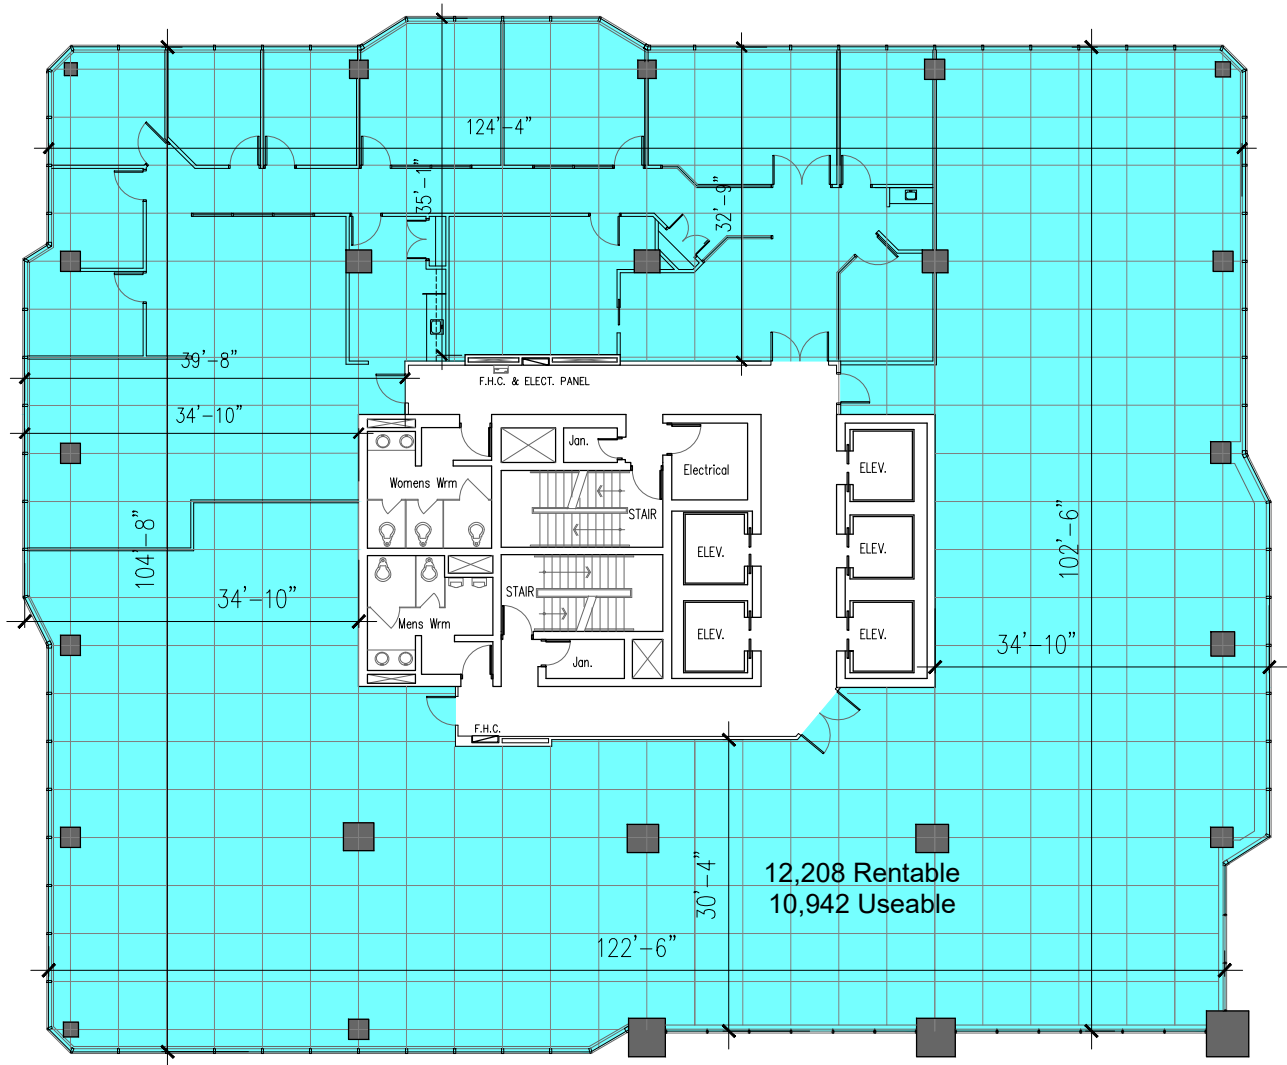

Talbot Centre 140 FULLARTON

4th Floor - 12,208 ft²

Last Modified; 2021 09 09

Plan by www.DIMENSIONS-ca.com

For more information please contact:

Nadine Baxter

nadine@summitproperties.ca | 519.914.2766