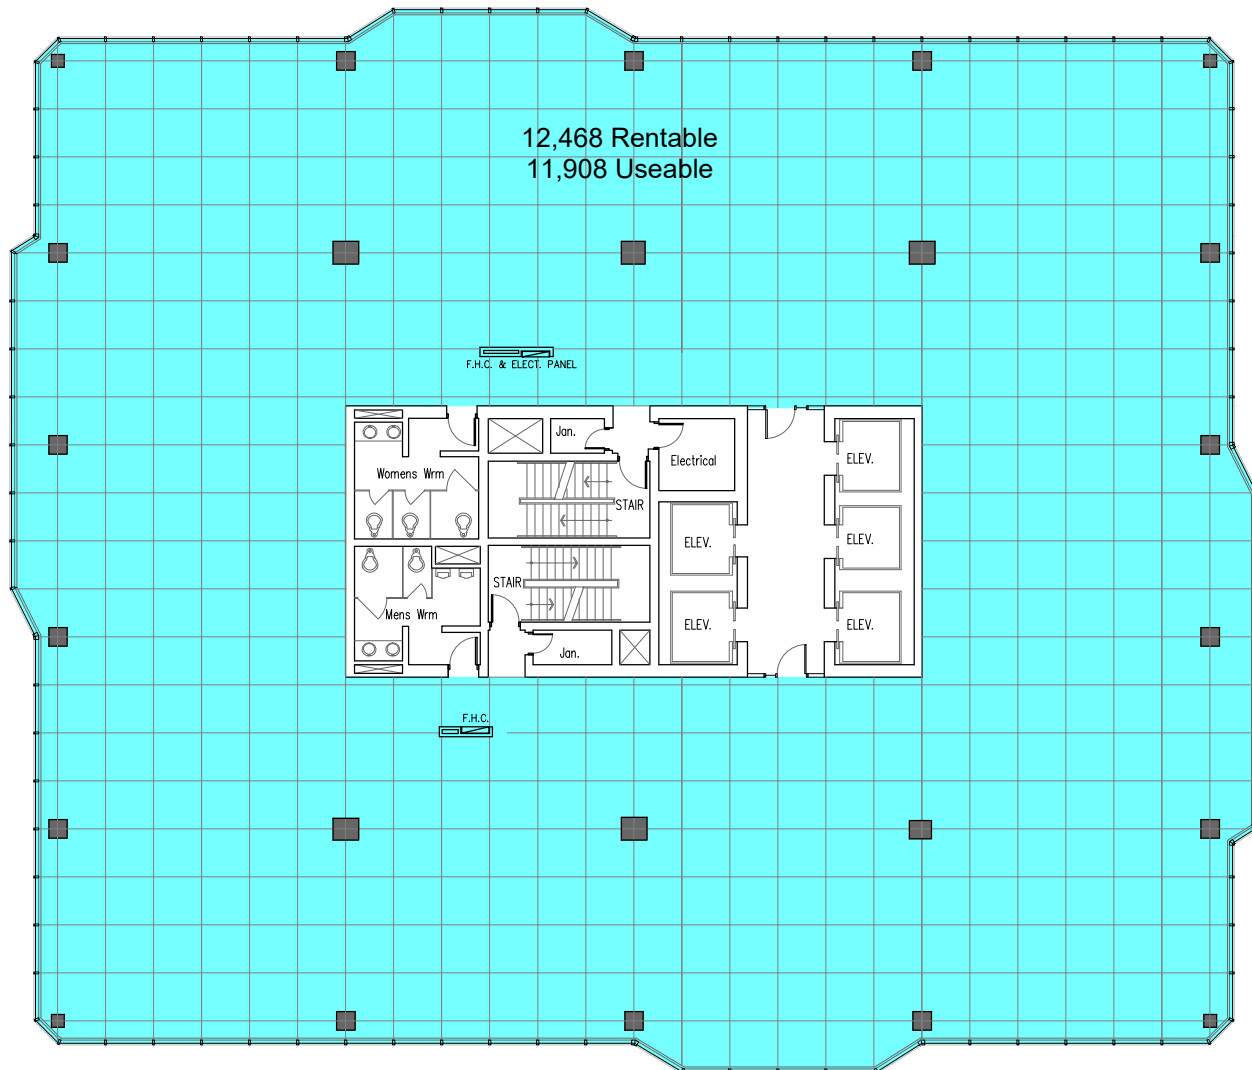

Talbot Centre 140 FULLARTON

5th Floor - 12,468 sf

OFFICE

Last Modified; 2023 07 15

Plan by www.DIMENSIONS-ca.com

For more information please contact:

Nadine Baxter

nadine@summitproperties.ca | 519.914.2766