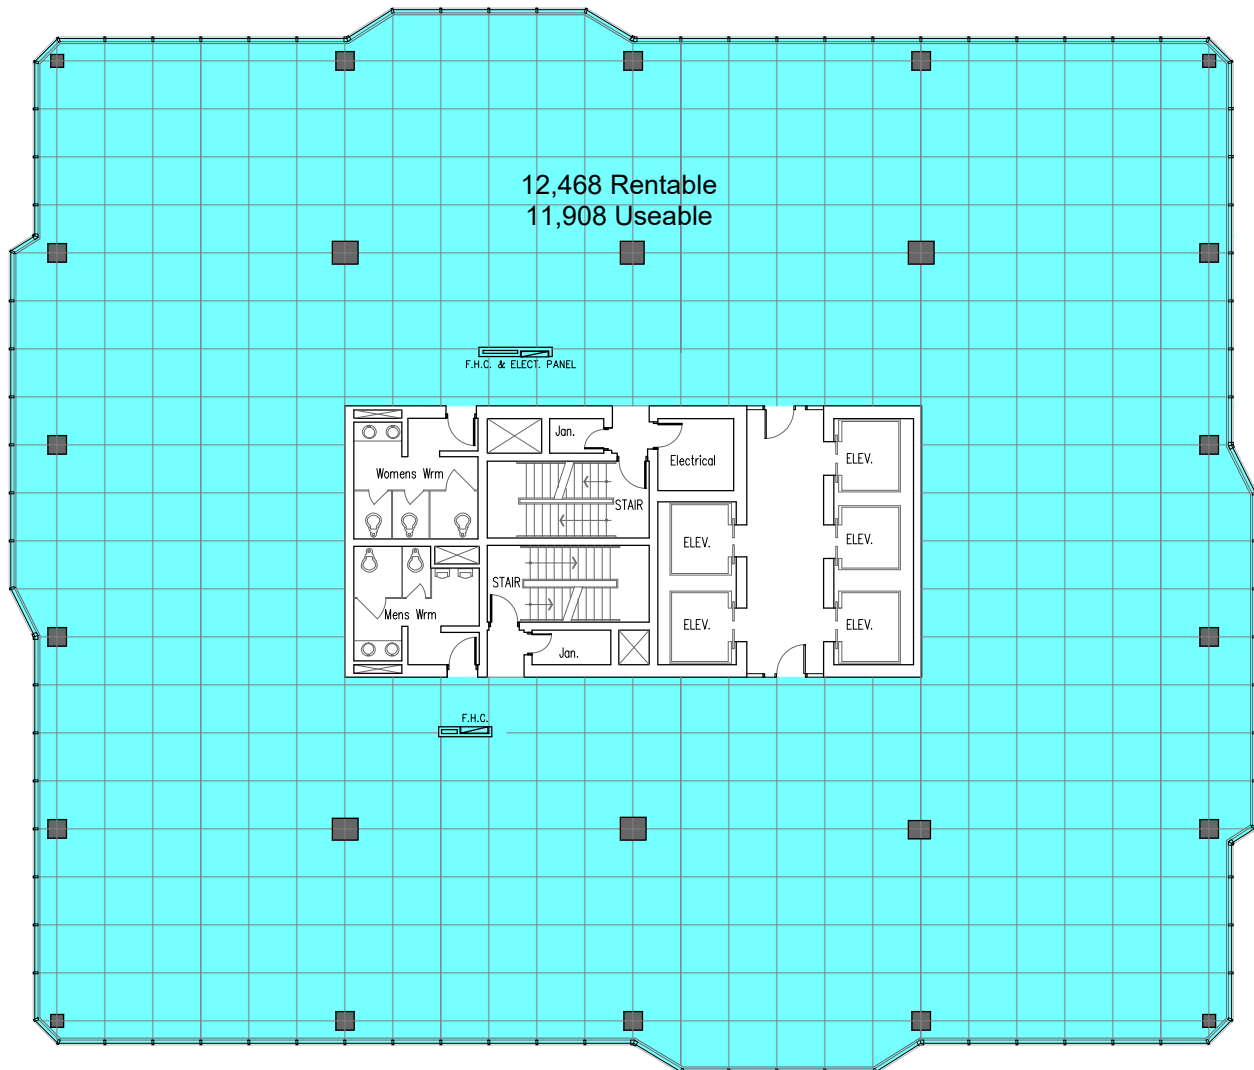

Talbot Centre 140 FULLARTON

6th Floor - 12,468 sf

OFFICE

Last Modified; 2023 07 15

Plan by www.DIMENSIONS-ca.com

For more information please contact:

Nadine Baxter

nadine@summitproperties.ca | 519.914.2766