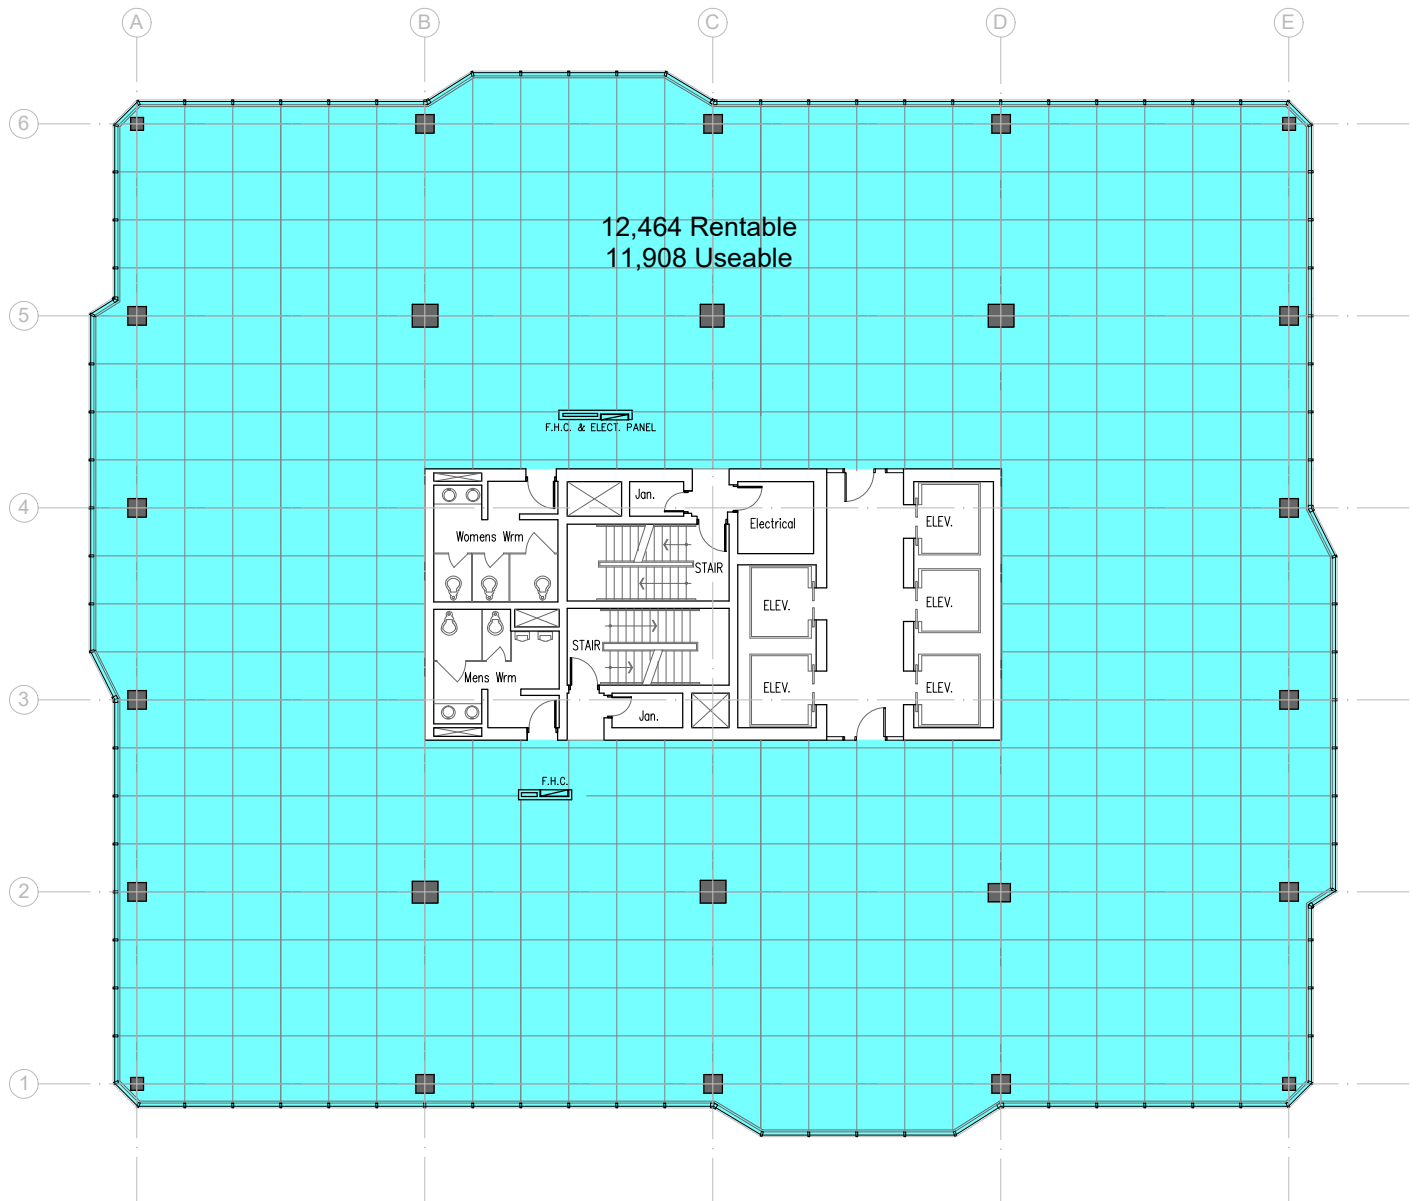

Last Modified; 2023 07 15

Plan by www.DIMENSIONS-ca.com

For more information please contact:

Nadine Baxter

nadine@summitproperties.ca | 519.914.2766