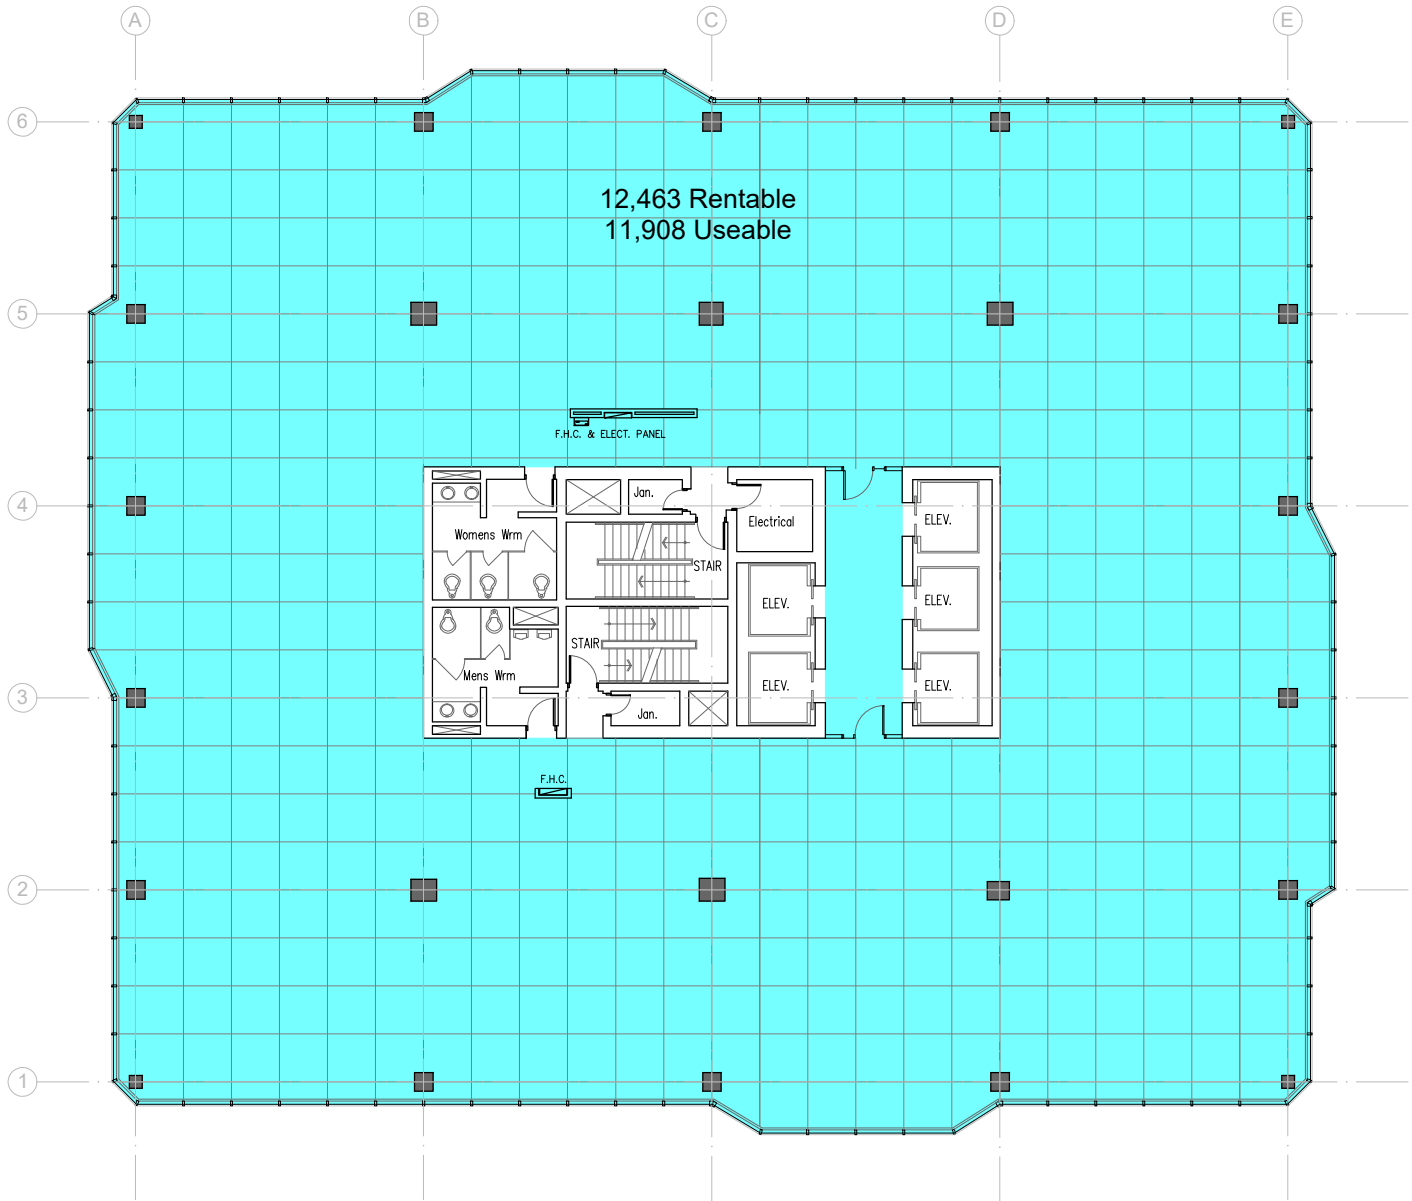

Talbot Centre 140 FULLARTON

8th Floor - 12,463 sf

OFFICE

Last Modified; 2023 07 15

Plan by www.DIMENSIONS-ca.com

For more information please contact:

Nadine Baxter

nadine@summitproperties.ca | 519.914.2766