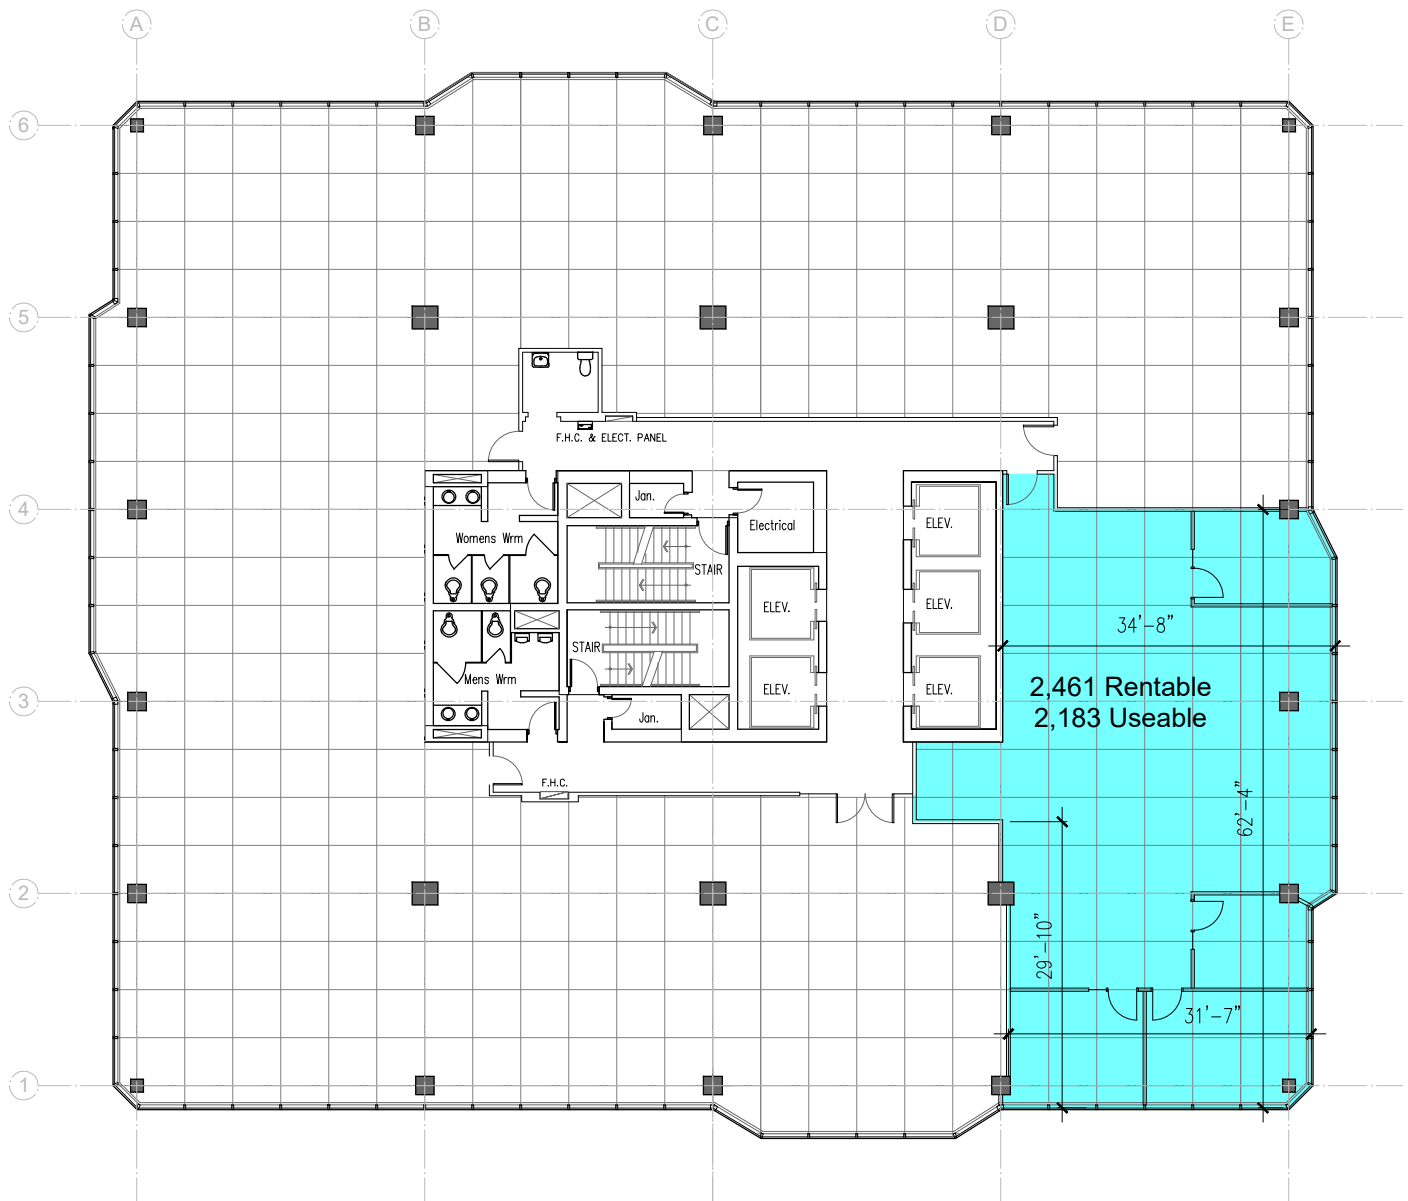

Talbot Centre 140 FULLARTON

9th Floor - 2,461 ft²

OFFICE

Last Modified; 2021 11 03

Plan by www.DIMENSIONS-ca.com

For more information please contact:

Nadine Baxter

nadine@summitproperties.ca | 519.914.2766