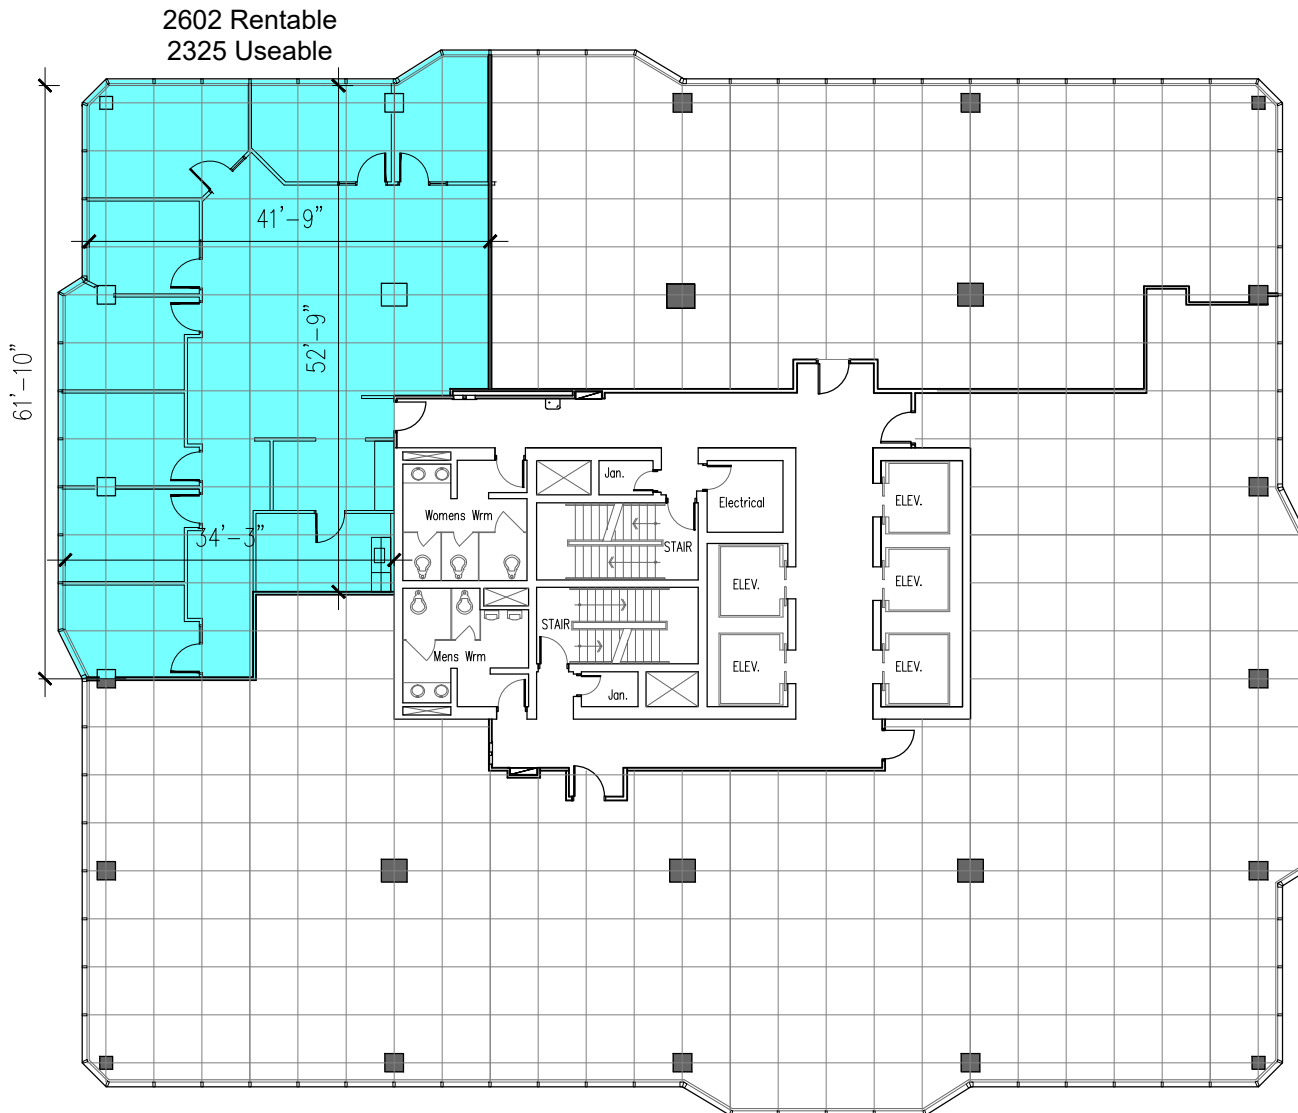

Talbot Centre 140 FULLARTON

10th Floor - 2,602 ft²

Last Modified; 2017 05 04

Plan by www.DIMENSIONS-ca.com

For more information please contact:

Nadine Baxter

nadine@summitproperties.ca | 519.914.2766