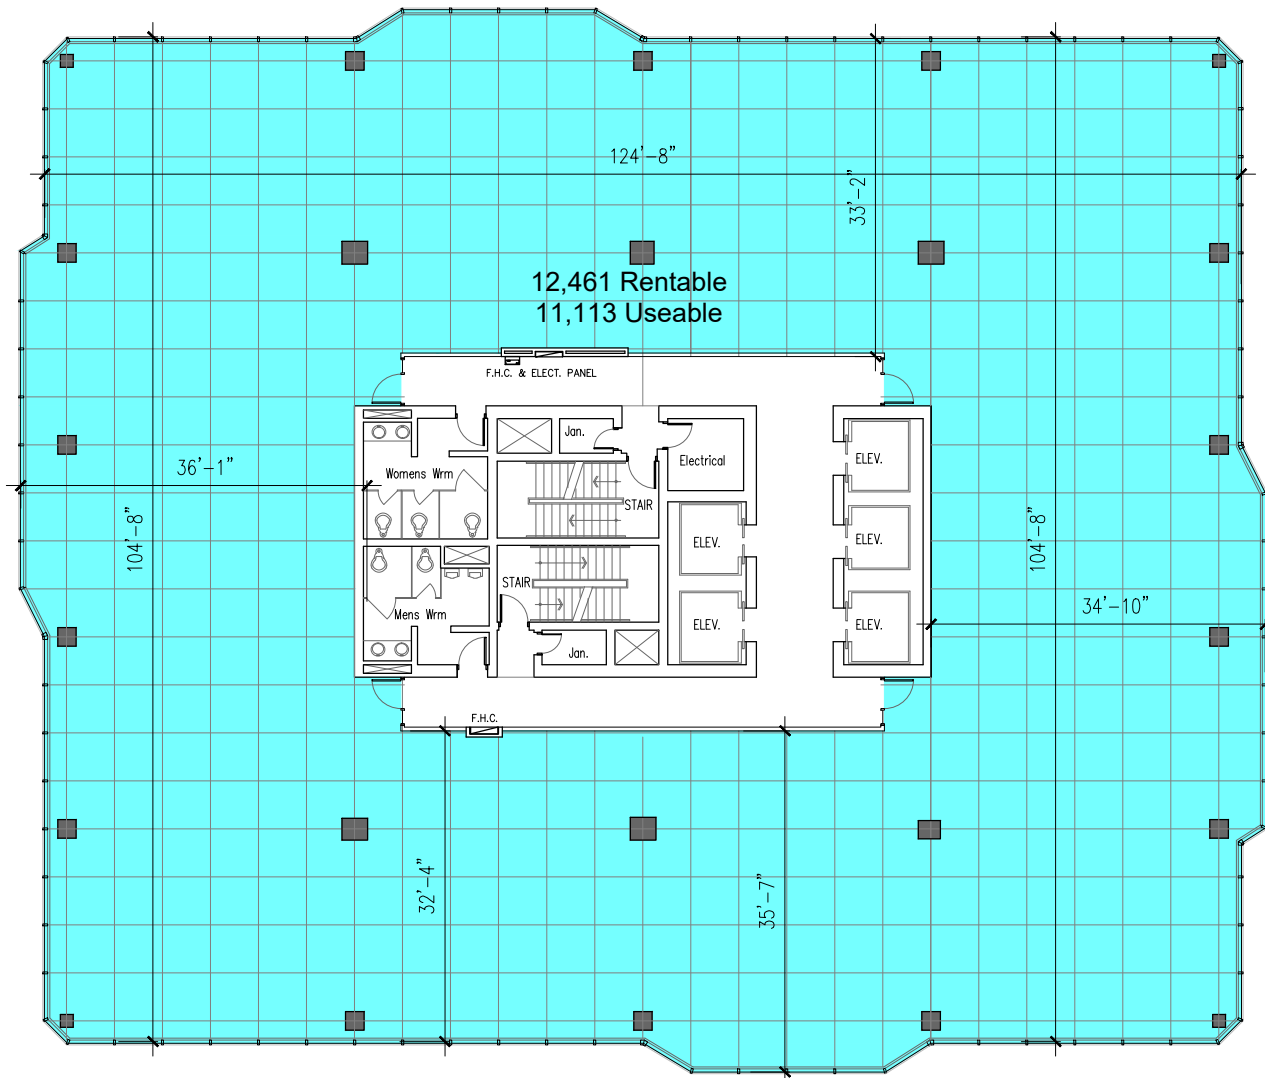

Talbot Centre 140 FULLARTON

11th Floor - 12,461 ft²

OFFICE

Last Modified; 2021 09 20

Plan by www.DIMENSIONS-ca.com

For more information please contact:

Nadine Baxter

nadine@summitproperties.ca | 519.914.2766