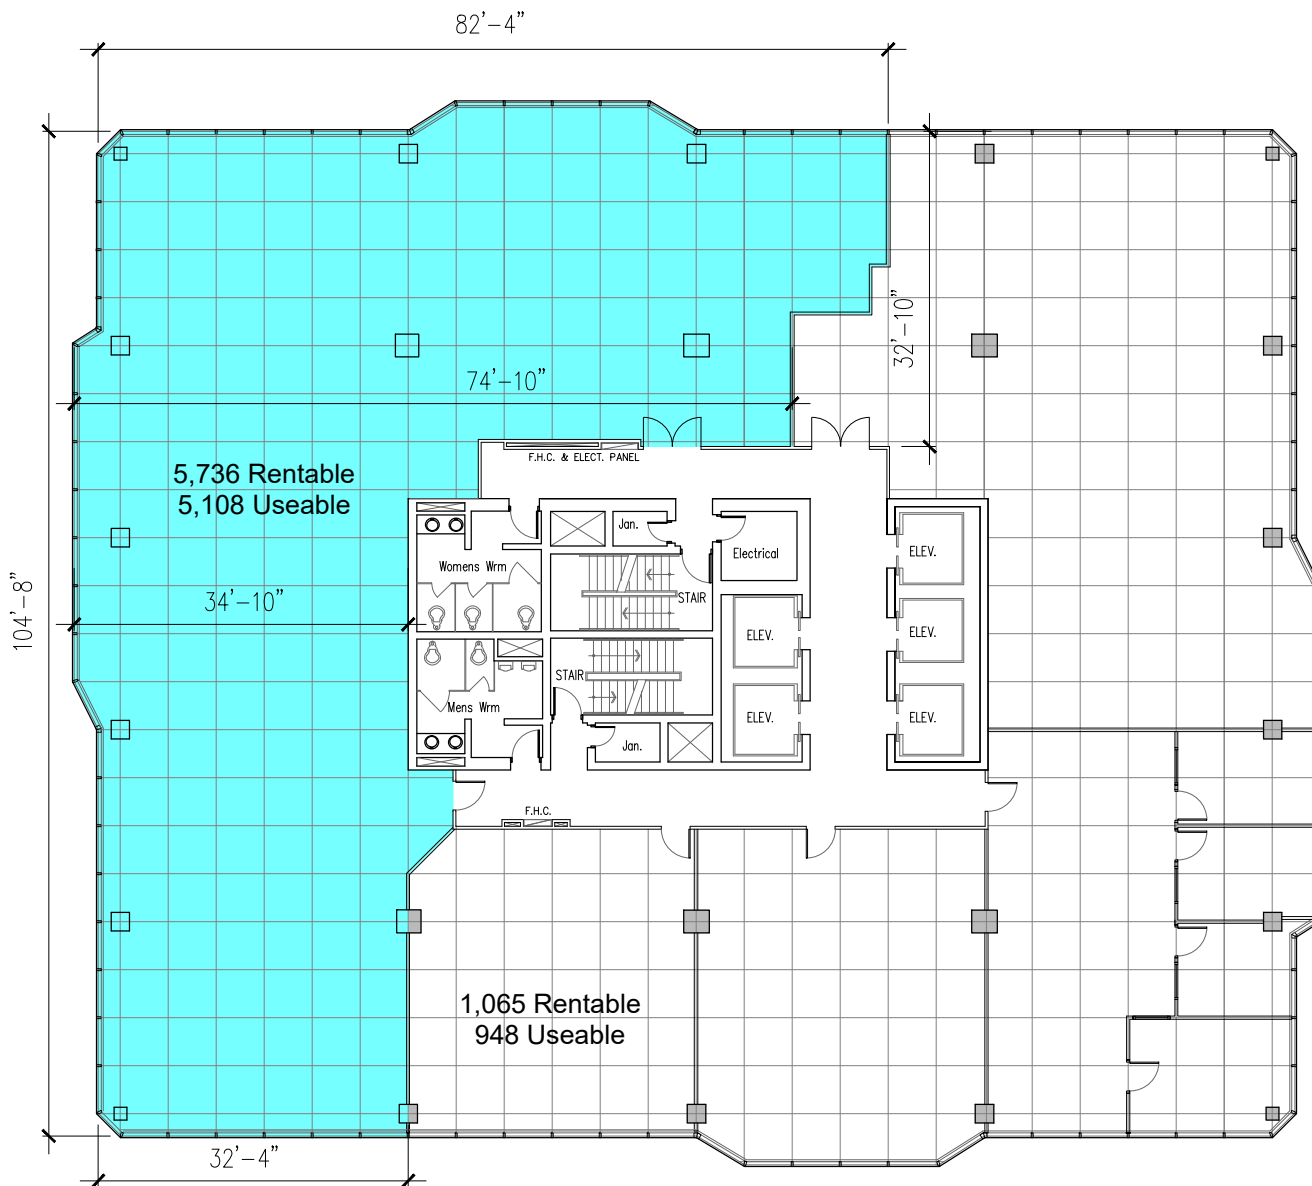

## 12th Floor - 5,736 ft<sup>2</sup>

Last Modified; 2023 07 15

Plan by [www.DIMENSIONS-ca.com](http://www.DIMENSIONS-ca.com)

For more information please contact:

**Nadine Baxter**

[nadine@summitproperties.ca](mailto:nadine@summitproperties.ca) | 519.914.2766