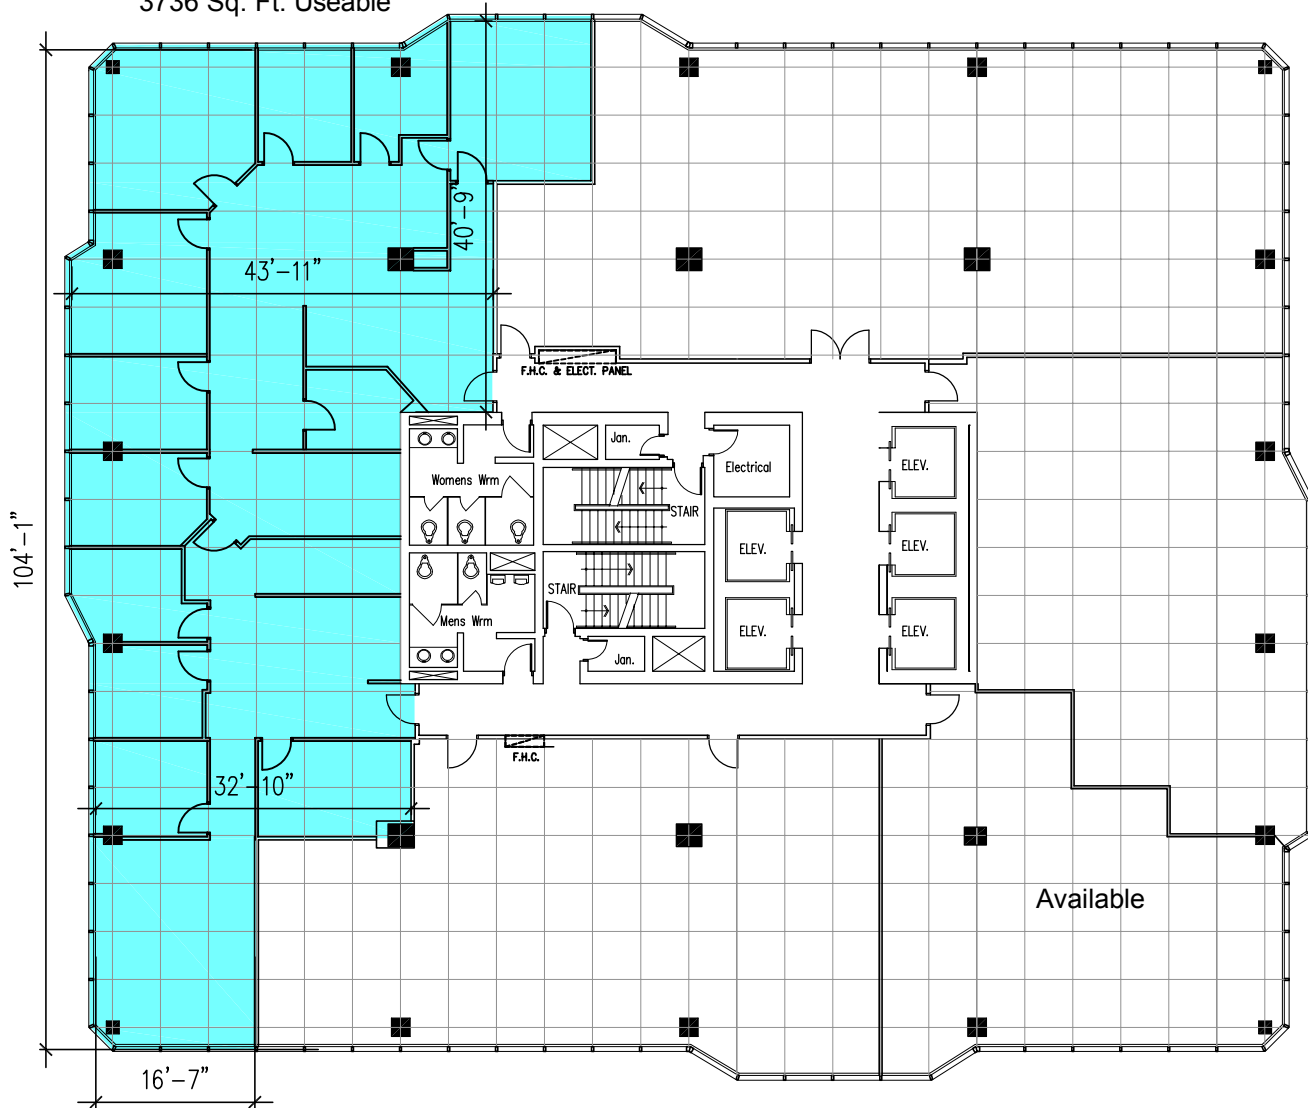

Talbot Centre 140 FULLARTON

15th Floor - 4,190 ft²

4190 Sq. Ft. Rentable
3736 Sq. Ft. Useable

Last Modified; 2017 05 03
Plan by www.DIMENSIONS-ca.com

For more information please contact:
Keith McAlister
keith@summitproperties.ca | 519.914.2766