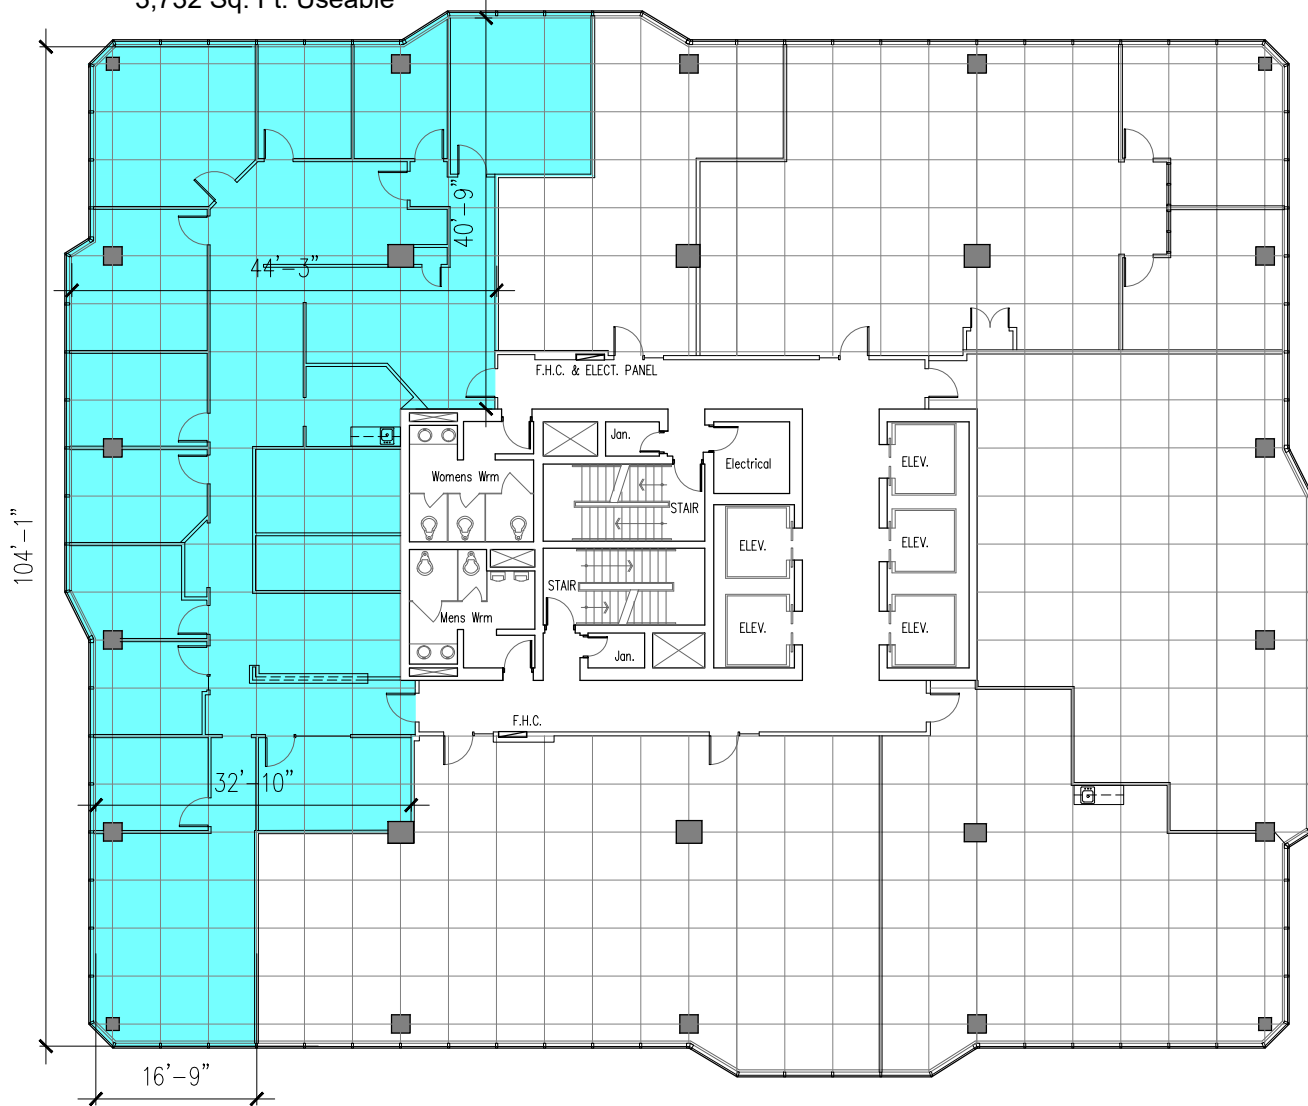

## 15th Floor - 4,184 ft<sup>2</sup>

4,184 Sq. Ft. Rentable  
3,732 Sq. Ft. Useable

Last Modified; 2020 02 29

Plan by [www.DIMENSIONS-ca.com](http://www.DIMENSIONS-ca.com)

For more information please contact: