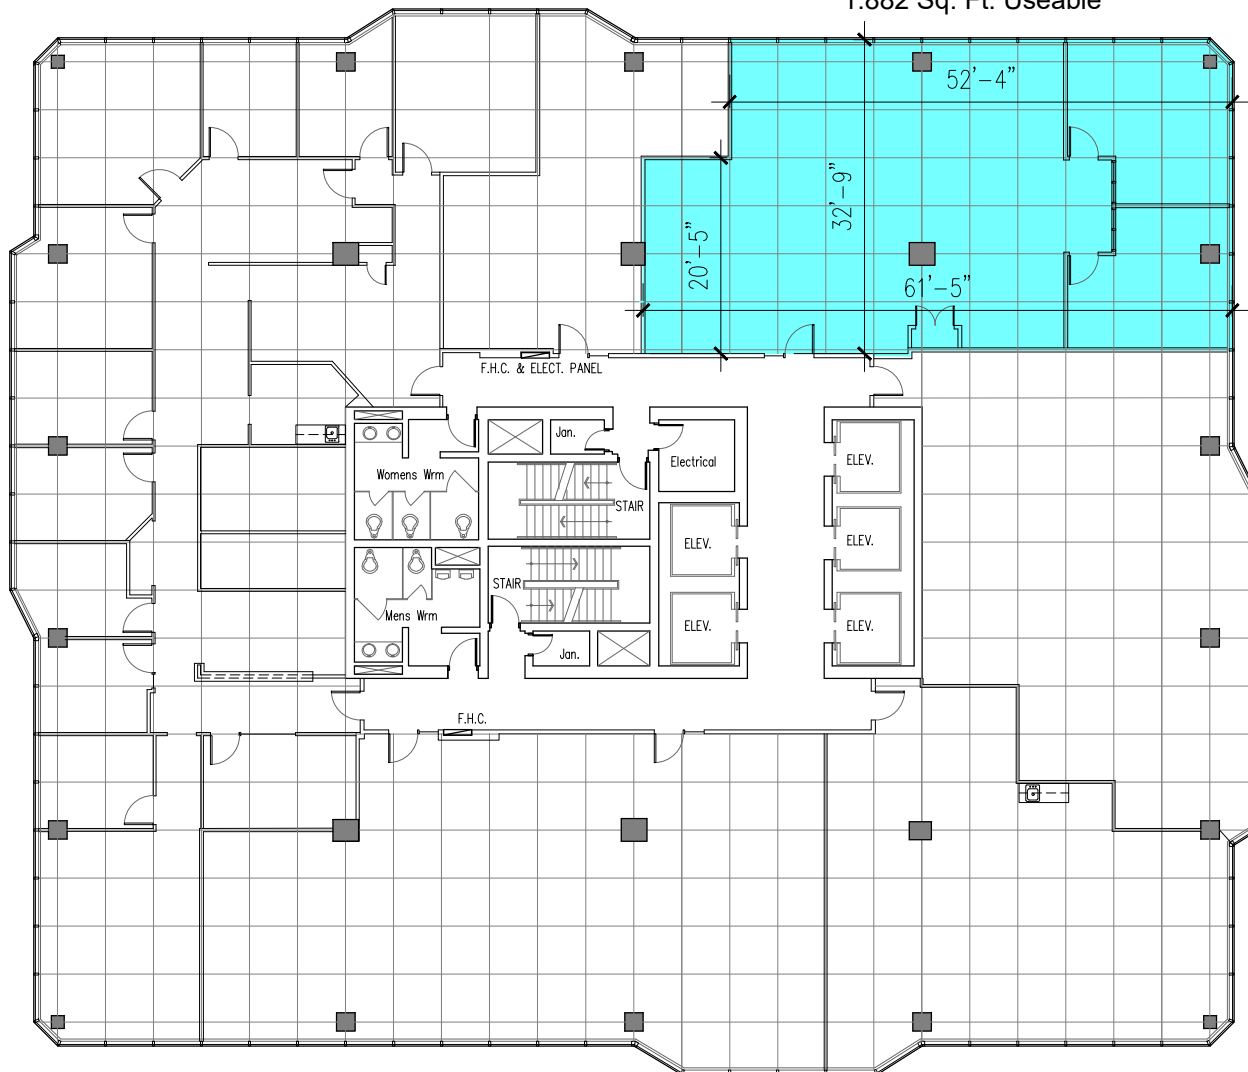

# Talbot Centre 140 FULLARTON

15th Floor - 2,110 ft<sup>2</sup>

**OFFICE**

2,110 Sq. Ft. Rentable  
1,882 Sq. Ft. Useable

Last Modified; 2021 09 09

Plan by [www.DIMENSIONS-ca.com](http://www.DIMENSIONS-ca.com)