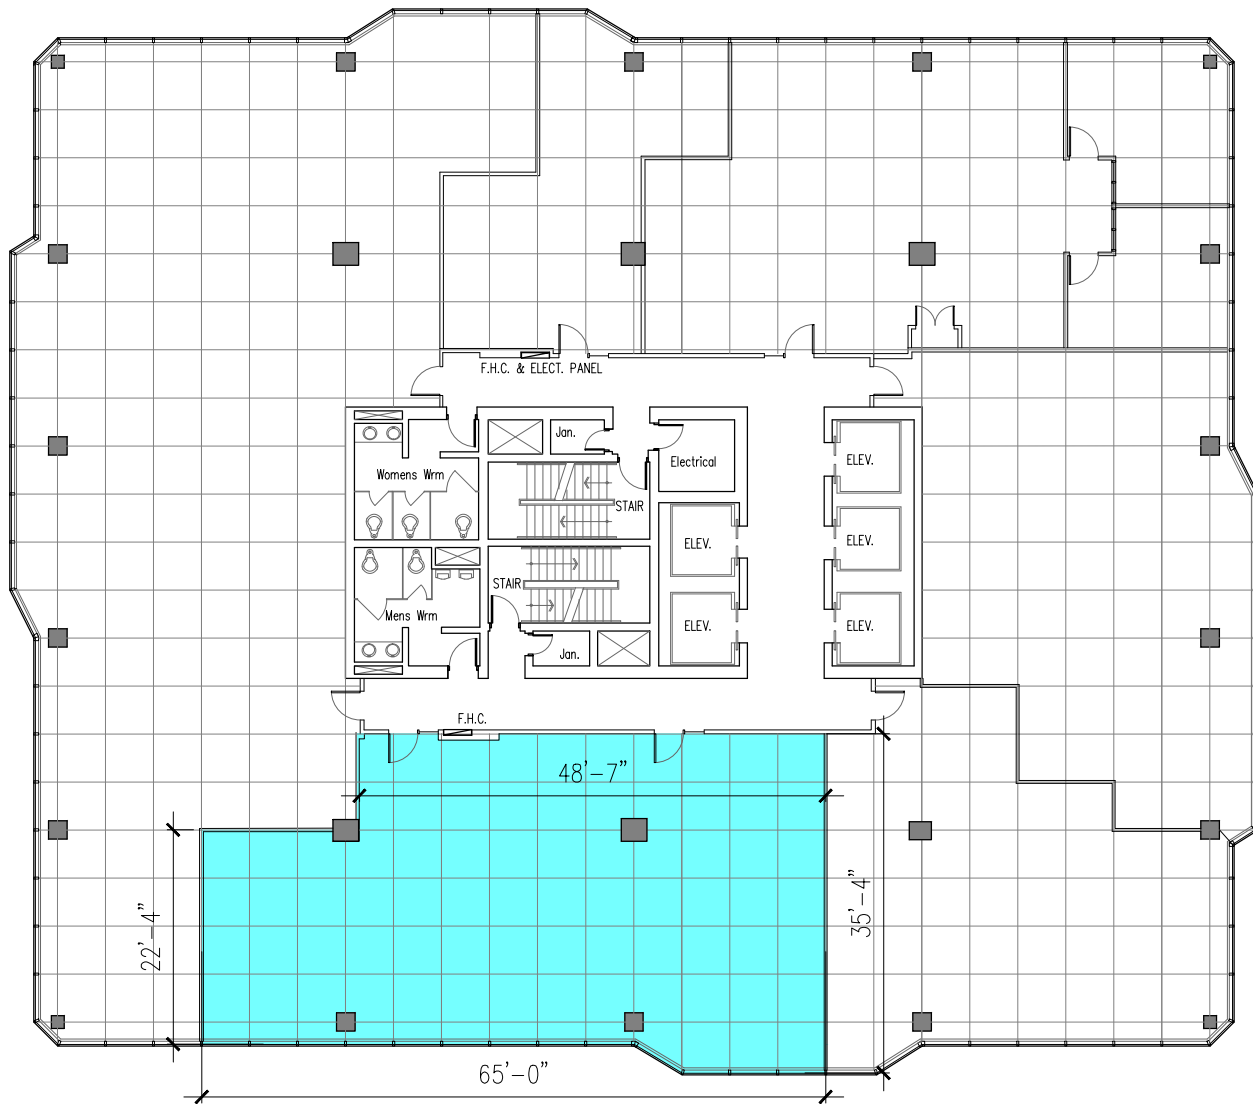

Talbot Centre 140 FULLARTON

15th Floor - 2,228 ft²

2,228 Rentable
1,987 Useable

Last Modified; 2023 07 15

Plan by www.DIMENSIONS-ca.com

For more information please contact:

Nadine Baxter

nadine@summitproperties.ca | 519.914.2766