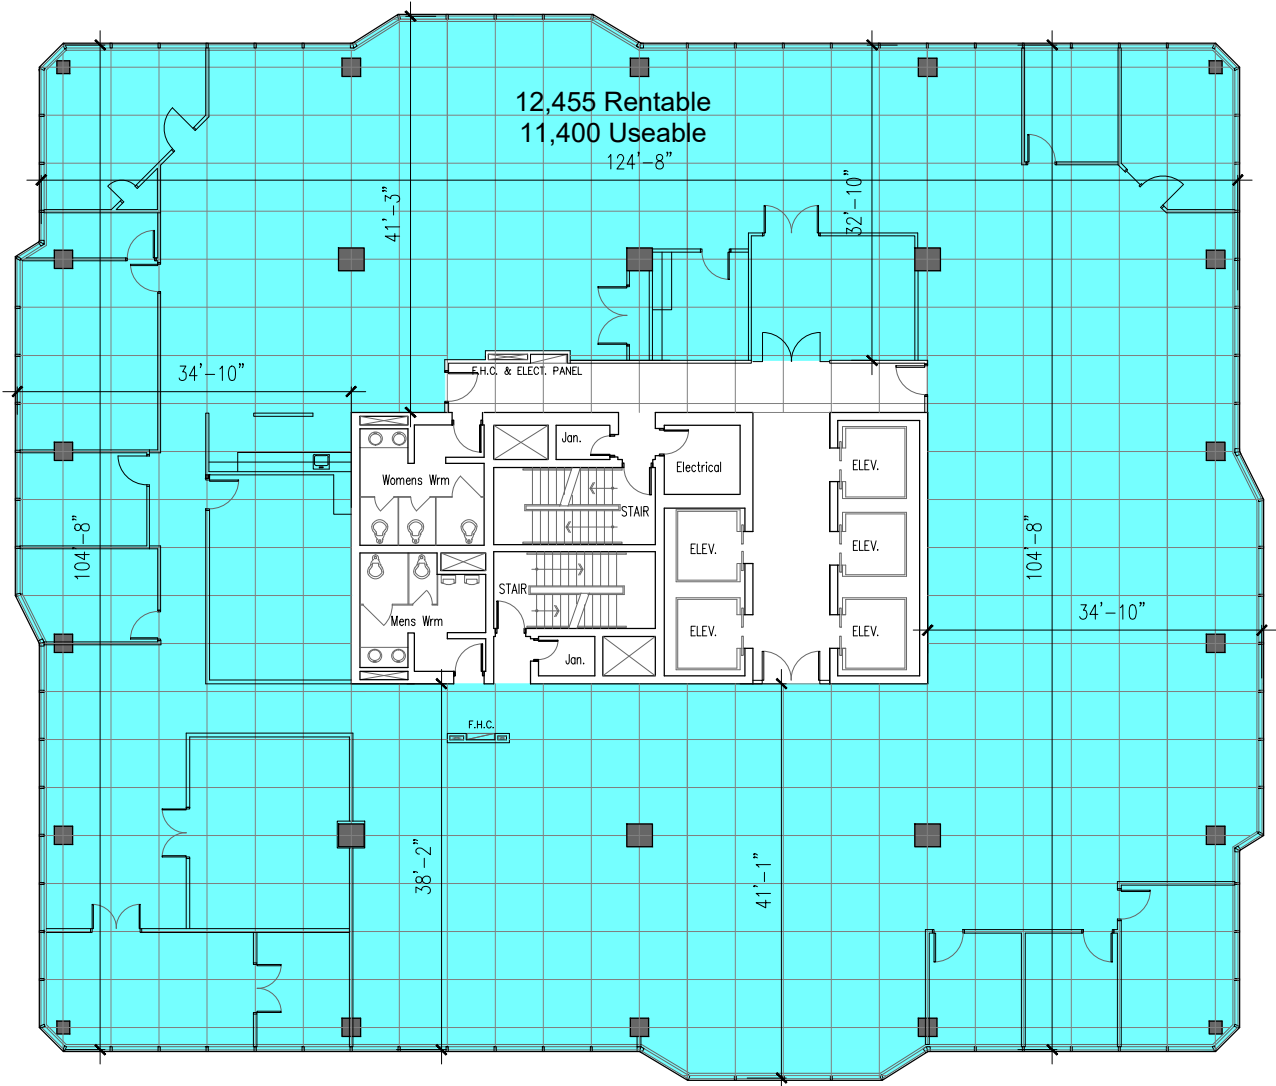

Talbot Centre 140 FULLARTON

16th Floor - 12,455 sf²

Last Modified; 2023 04 18

Plan by www.DIMENSIONS-ca.com

For more information please contact:

Nadine Baxter

nadine@summitproperties.ca | 519.914.2766