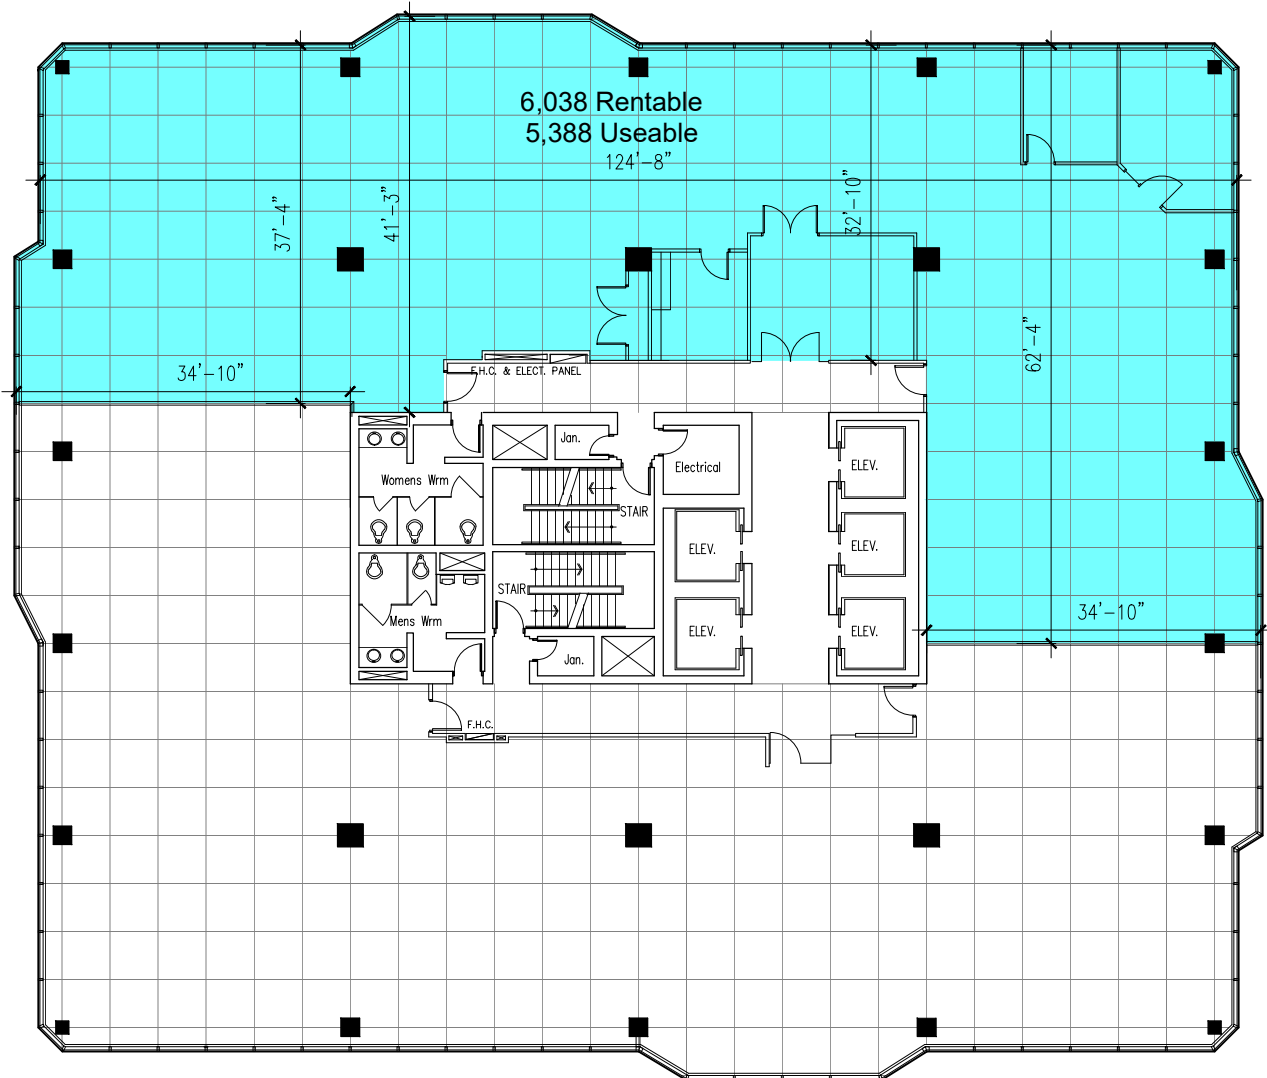

Last Modified; 2025 01 10

Plan by www.DIMENSIONS-ca.com

For more information please contact:

Nadine Baxter

nadine@summitproperties.ca | 519.914.2766