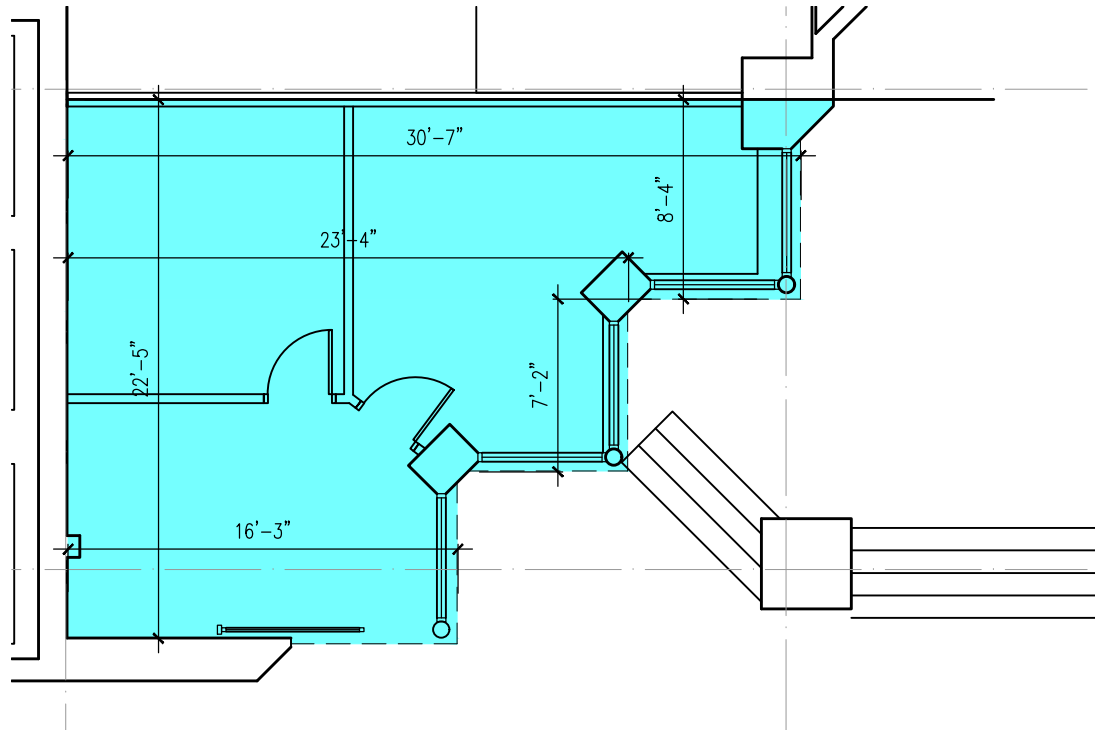

Talbot Centre 142 FULLARTON

Unit R08 - 537 ft²

RETAIL

Last Modified; 2023 09 26

Plan by www.DIMENSIONS-ca.com

For more information please contact:

Nadine Baxter

nadine@summitproperties.ca | 519.914.2766