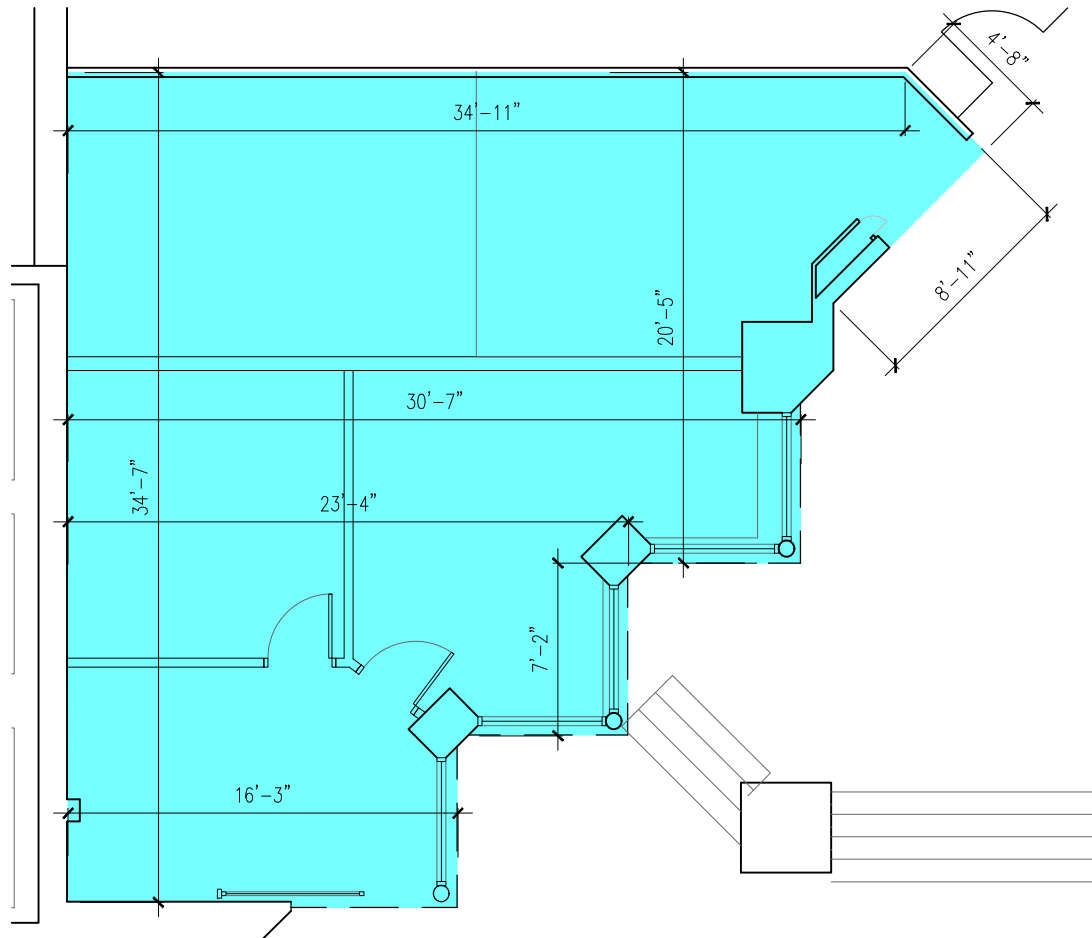

# Talbot Centre 142 FULLARTON

Unit R08 - 959 ft<sup>2</sup>

**RETAIL**

Last Modified; 2022 04 21  
Plan by [www.DIMENSIONS-ca.com](http://www.DIMENSIONS-ca.com)

For more information please contact:

**Nadine Baxter**