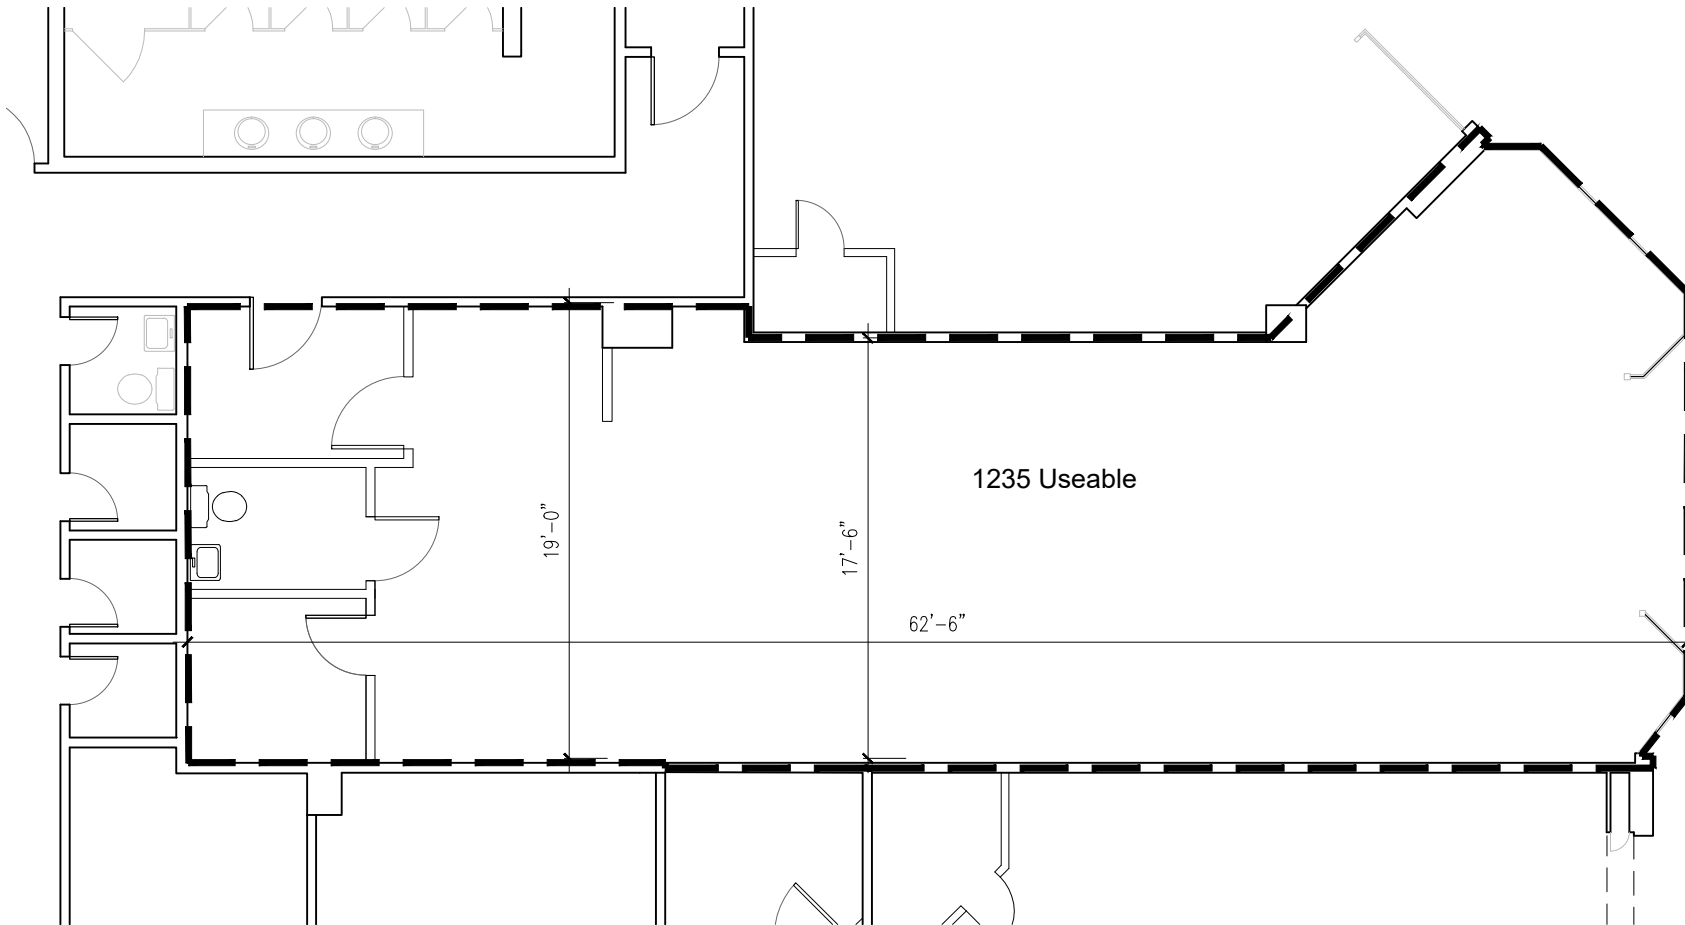

Talbot Centre 142 FULLARTON

Unit R16 - 1235 ft²

RETAIL

Last Modified; 2018 06 25
Plan by www.DIMENSIONS-ca.com

For more information please contact:
Nadine Baxter
nadine@summitproperties.ca | 519.914.2766