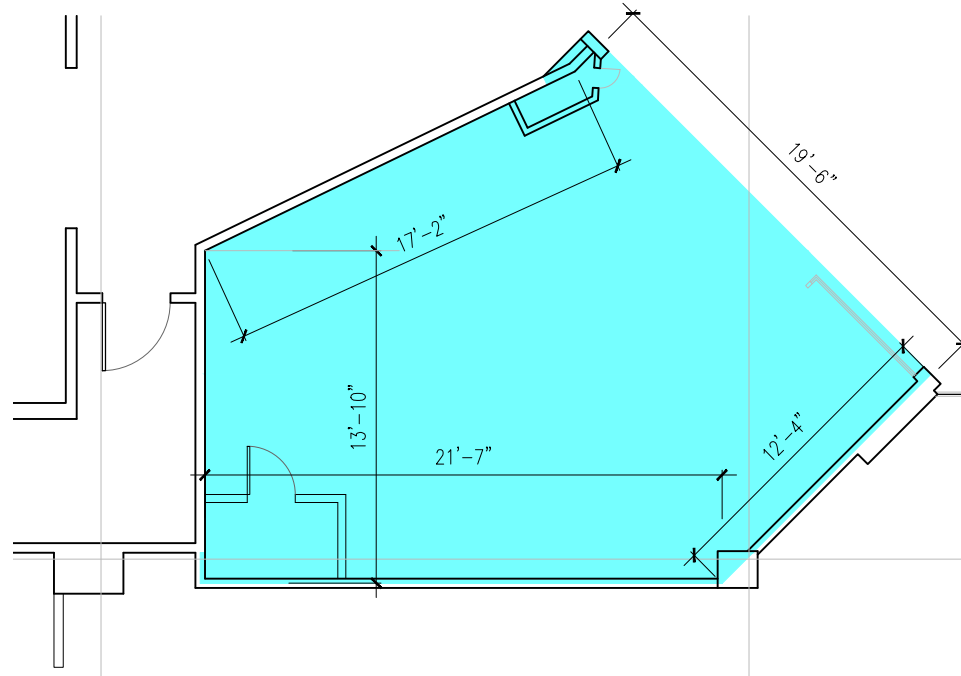

Talbot Centre 142 FULLARTON

Unit R18 - 473 ft²

RETAIL

For more information please contact:

Last Modified; 2021 12 14
Plan by www.DIMENSIONS-ca.com

Nadine Baxter
nadine@summitproperties.ca | 519.914.2766