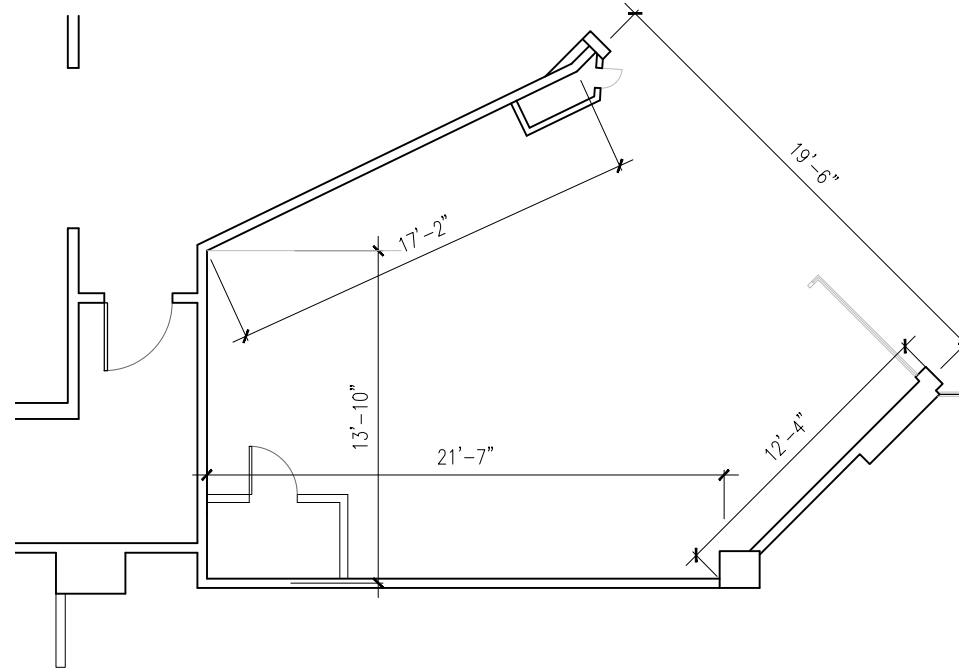

Talbot Centre 142 FULLARTON

Unit R18 - 485 ft²

Key Plan - 142 Fullarton

Last Modified; 2020 07 03
Plan by www.DIMENSIONS-ca.com

For more information please contact:
Nadine Baxter
nadine@summitproperties.ca | 519.914.2766