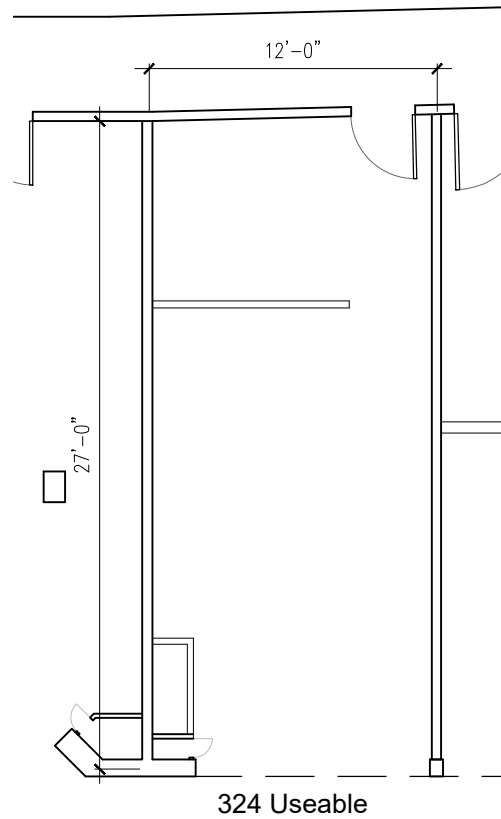

Talbot Centre  
**142 FULLARTON**

Unit R24a - 324 ft<sup>2</sup>

**RETAIL**

Last Modified; 2019 09 26

Plan by [www.DIMENSIONS-ca.com](http://www.DIMENSIONS-ca.com)

For more information please contact:

**Nadine Baxter**