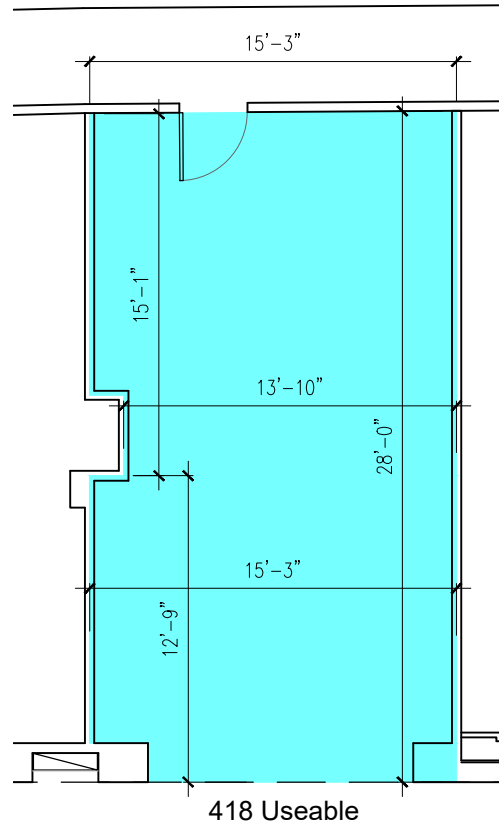

# Talbot Centre 142 FULLARTON

Unit R26 - 418 ft<sup>2</sup>

**RETAIL**

Last Modified; 2022 04 11  
Plan by [www.DIMENSIONS-ca.com](http://www.DIMENSIONS-ca.com)

For more information please contact:  
**Nadine Baxter**  
[nadine@summitproperties.ca](mailto:nadine@summitproperties.ca) | 519.914.2766