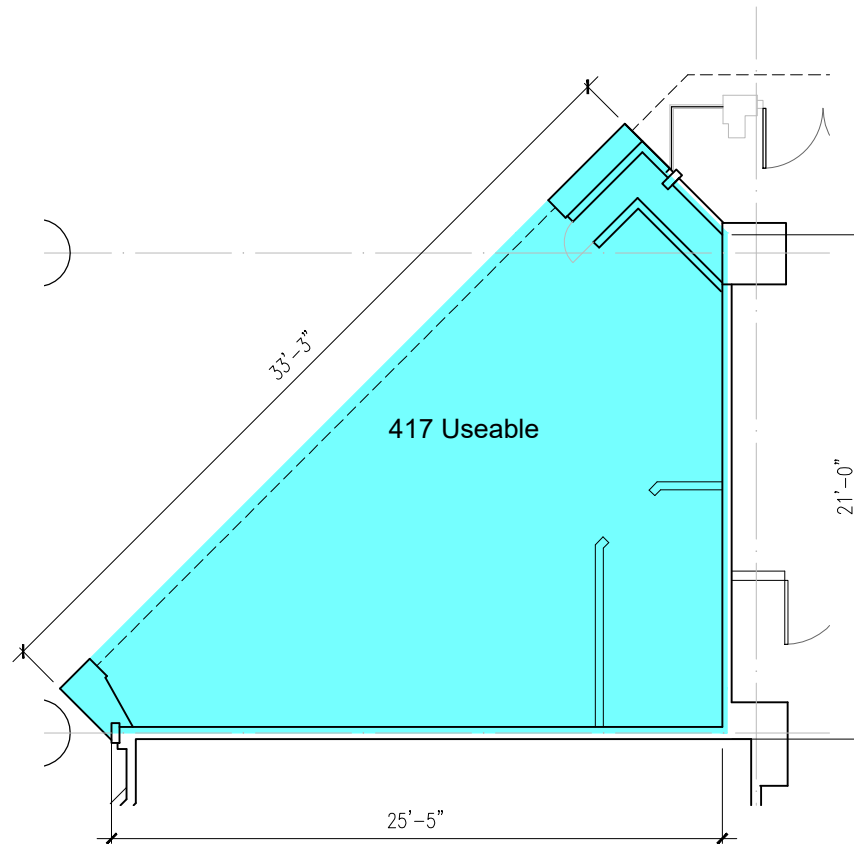

Talbot Centre
142 FULLARTON

Unit R54 - 417 ft²

RETAIL

Last Modified; 2021 12 14
Plan by www.DIMENSIONS-ca.com

For more information please contact:

Nadine Baxter

nadine@summitproperties.ca | 519.914.2766