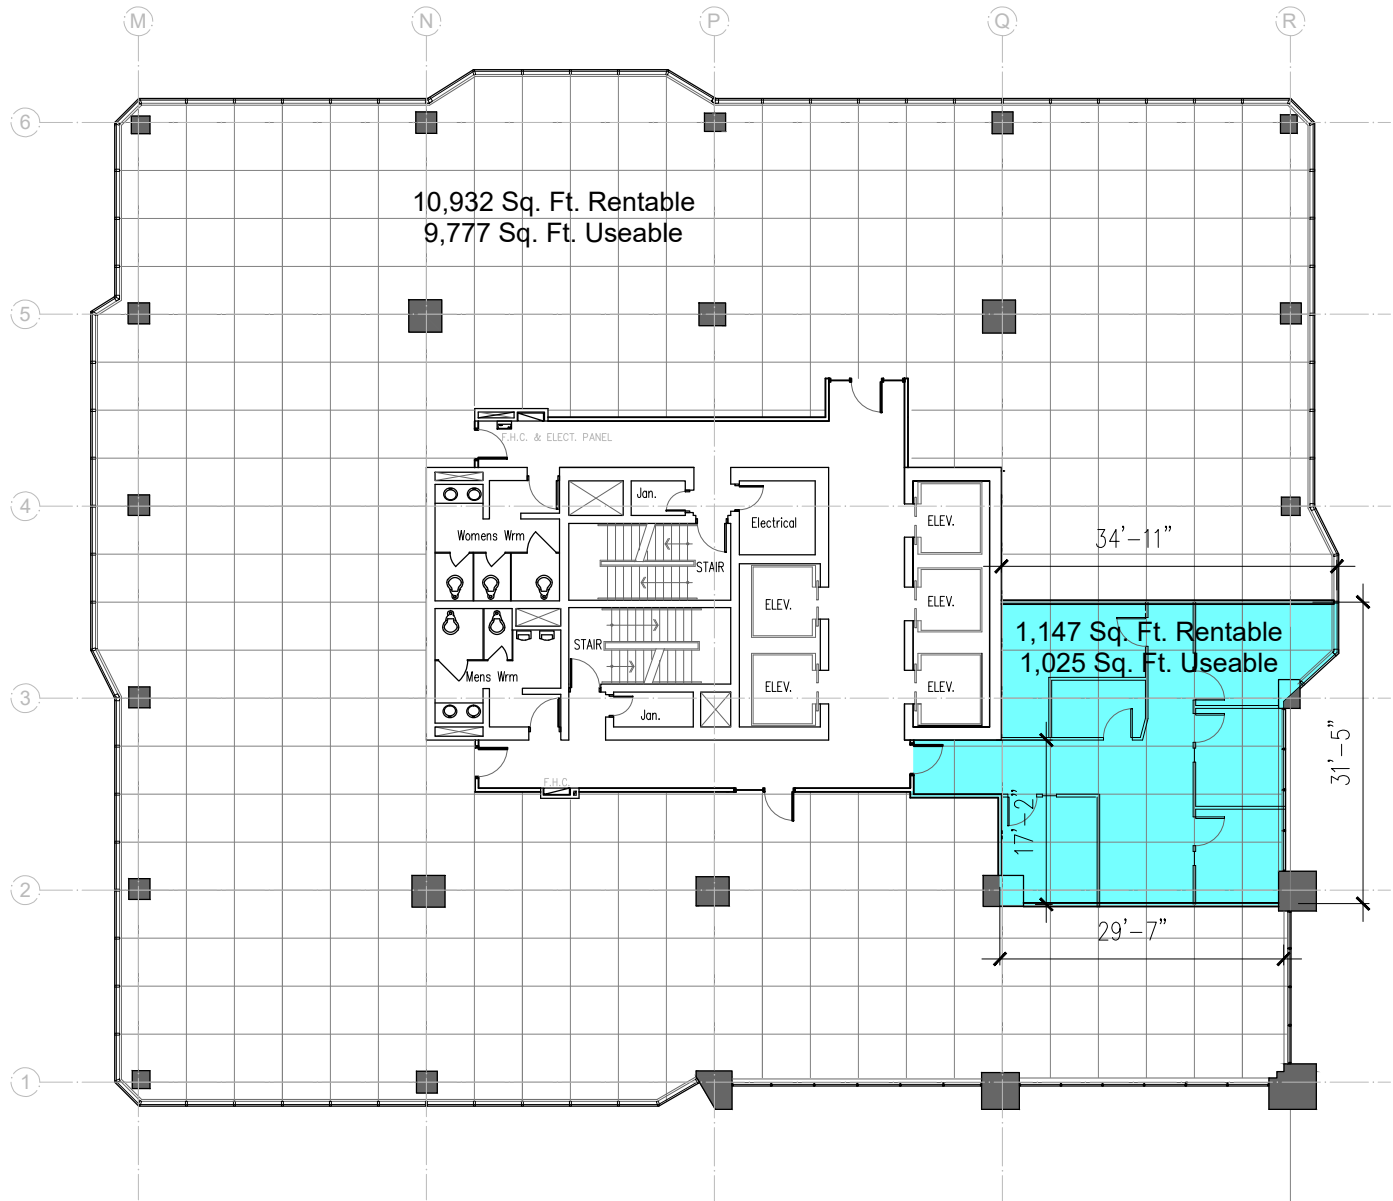

Talbot Centre 148 FULLARTON

4th Floor - 1,147 ft²

OFFICE

Last Modified; 2022 02 23

Plan by www.DIMENSIONS-ca.com

For more information please contact:

Nadine Baxter

nadine@summitproperties.ca | 519.914.2766