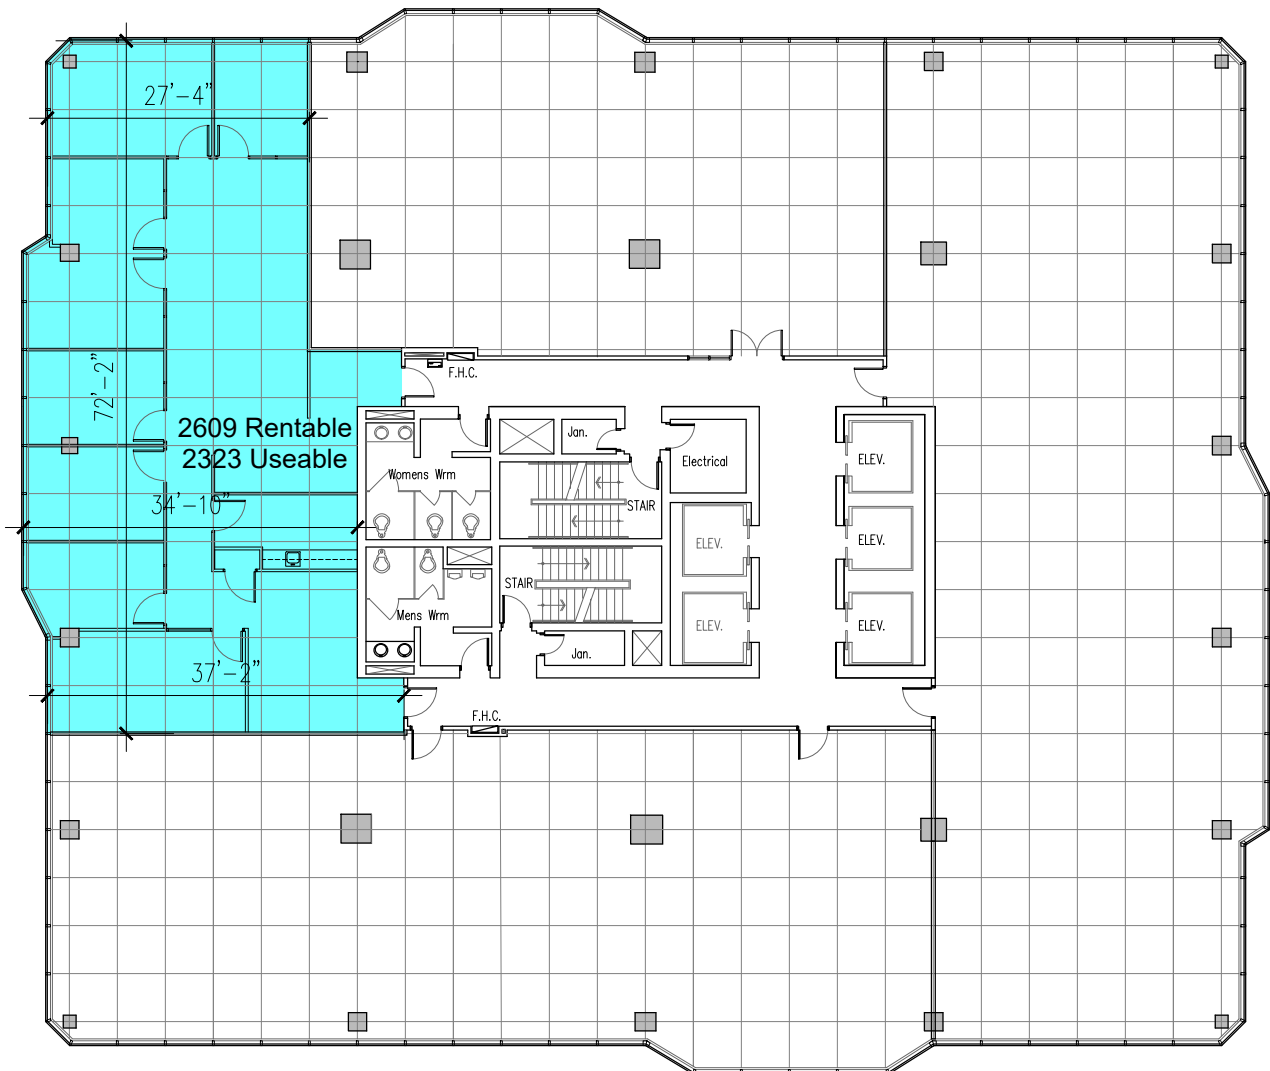

Talbot Centre 148 FULLARTON

5th Floor - 2609 ft²

Last Modified; 2023 04 18

Plan by www.DIMENSIONS-ca.com

For more information please contact:

Nadine Baxter

nadine@summitproperties.ca | 519.914.2766