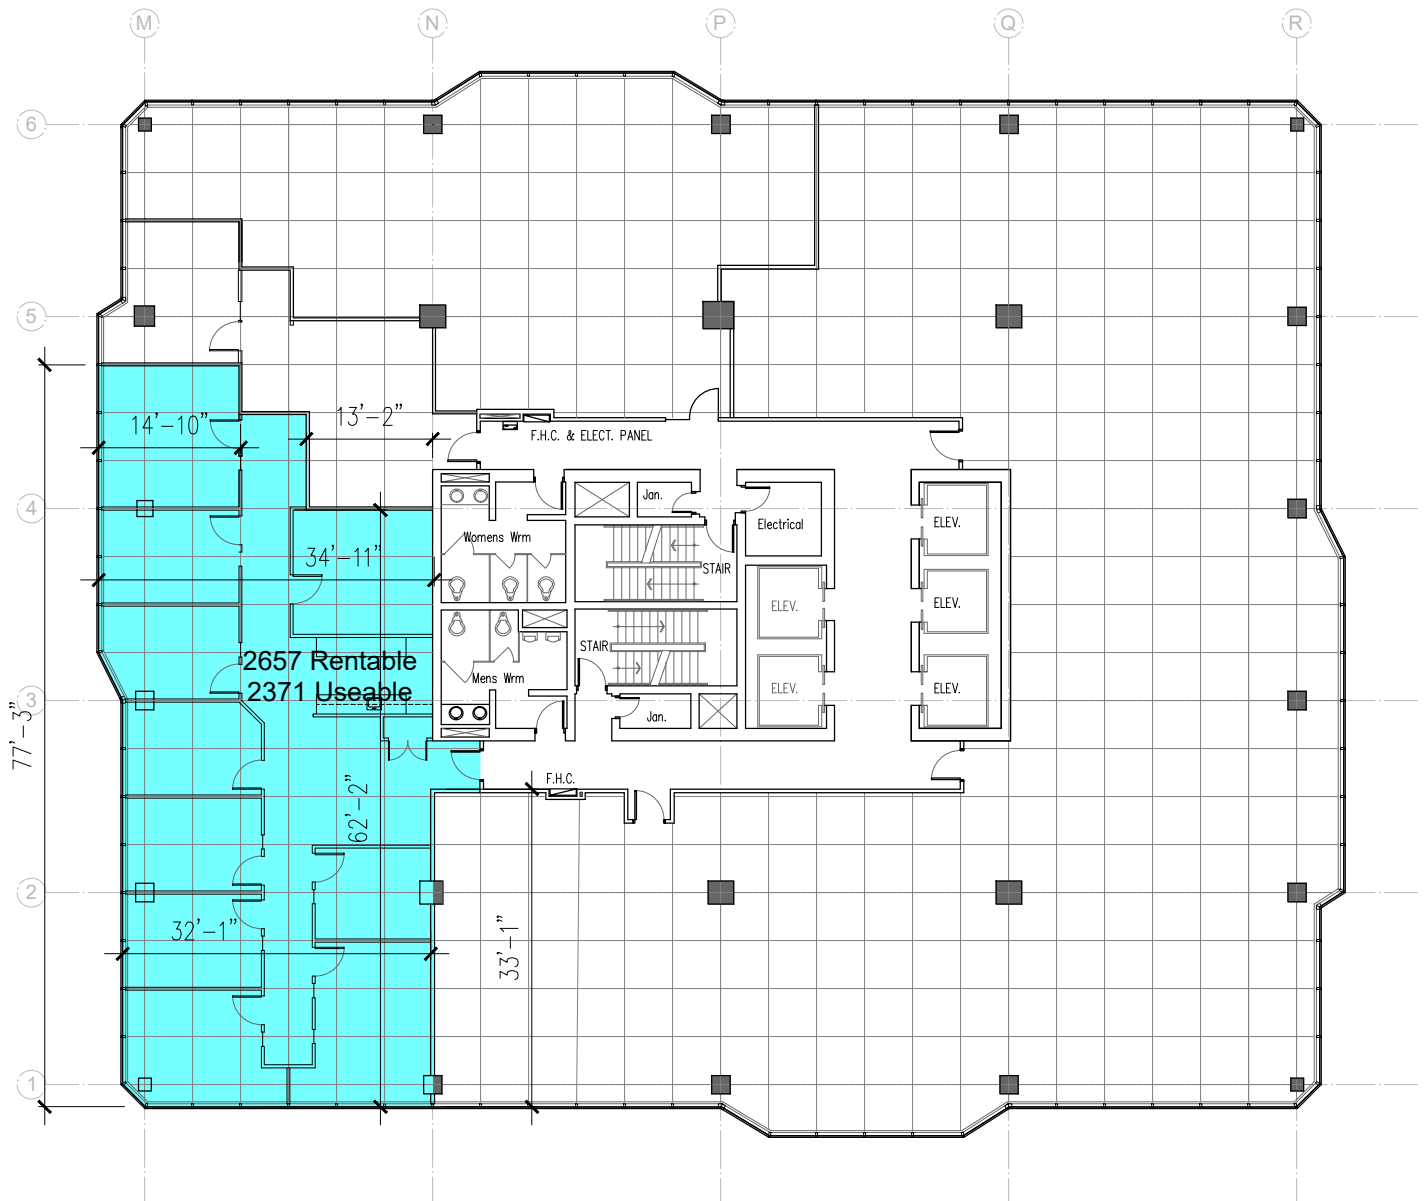

## 8th Floor - 2,657 ft<sup>2</sup>

Last Modified; 2020 06 12

Plan by [www.DIMENSIONS-ca.com](http://www.DIMENSIONS-ca.com)

For more information please contact:

**Keith McAlister**

[keith@summitproperties.ca](mailto:keith@summitproperties.ca) | 519.914.2766