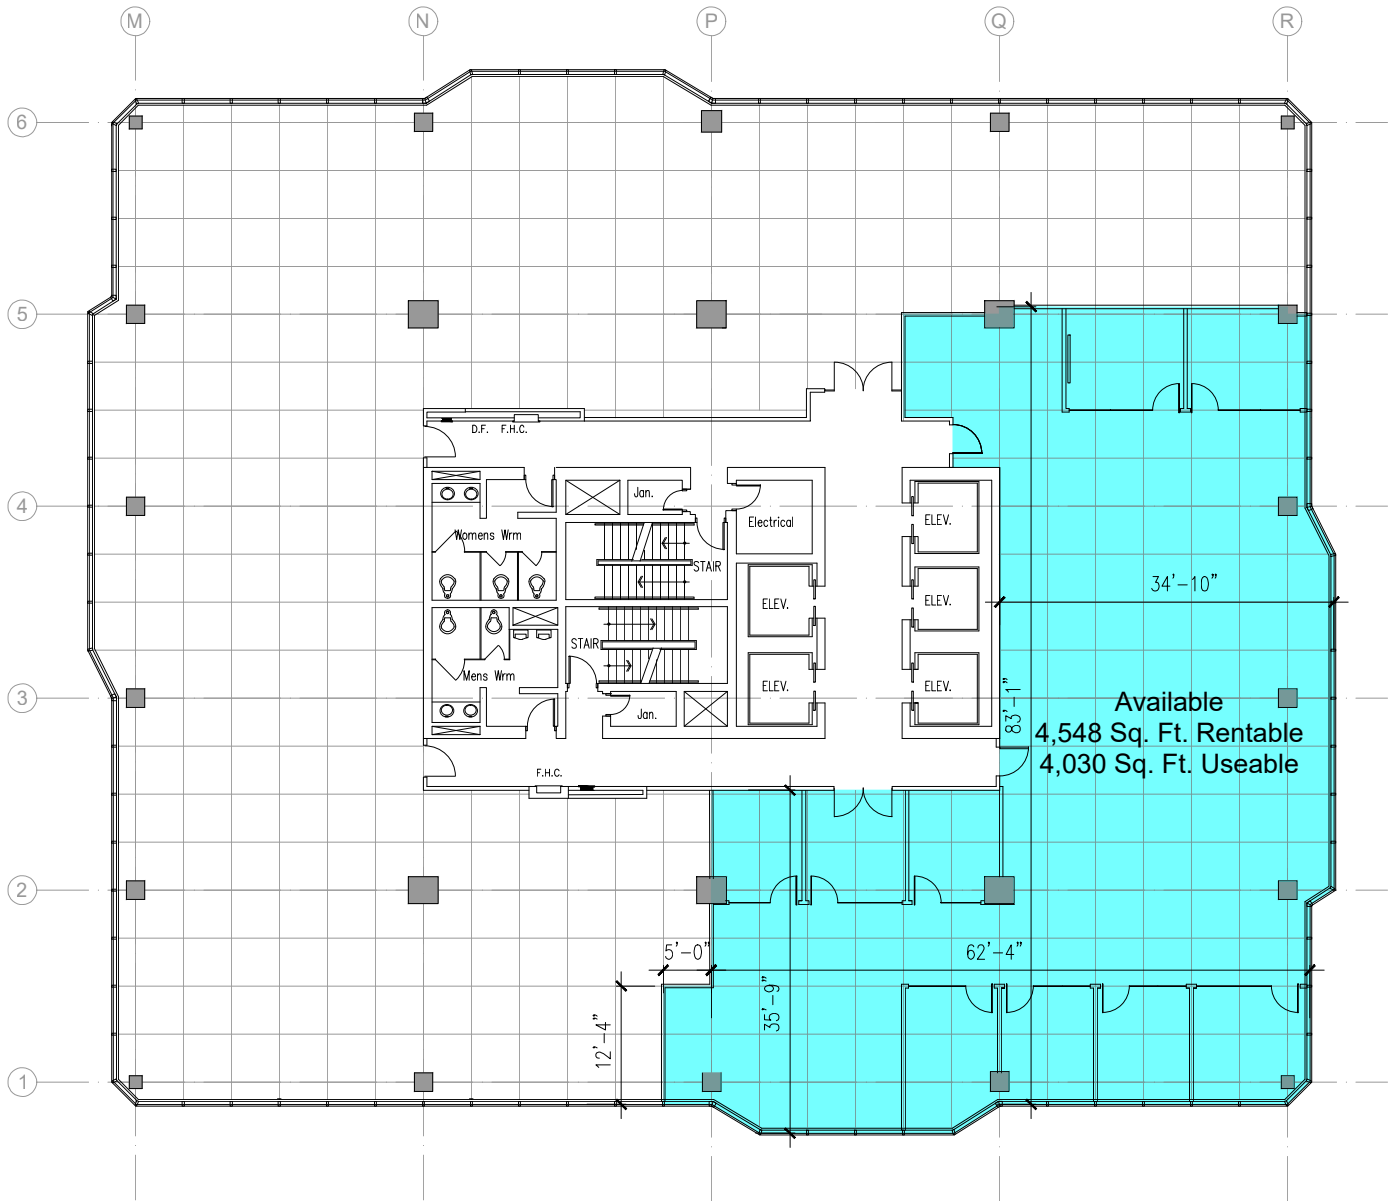

Talbot Centre 148 FULLARTON

Suite 901 - 4,548 ft²

OFFICE

Last Modified; 2025 12 11
Plan by www.DIMENSIONS-ca.com

For more information please contact:
Nadine Baxter
nadine@summitproperties.ca | 519.914.2766