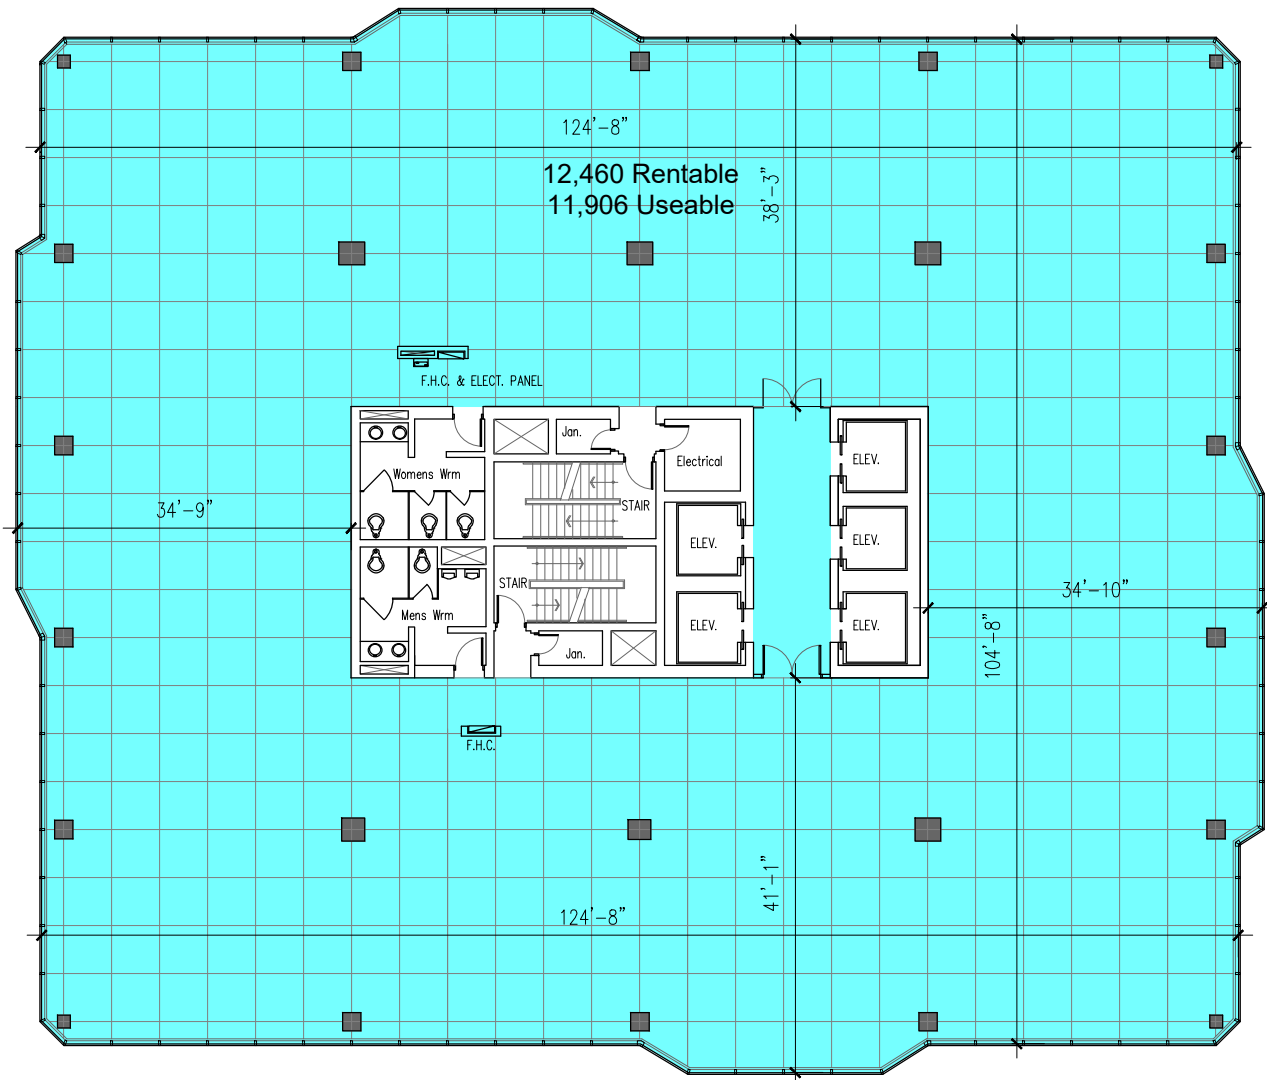

Talbot Centre 148 FULLARTON

12th Floor - 12,460 ft²

Last Modified; 2024 01 17
Plan by www.DIMENSIONS-ca.com

For more information please contact:
Nadine Baxter
nadine@summitproperties.ca | 519.914.2766