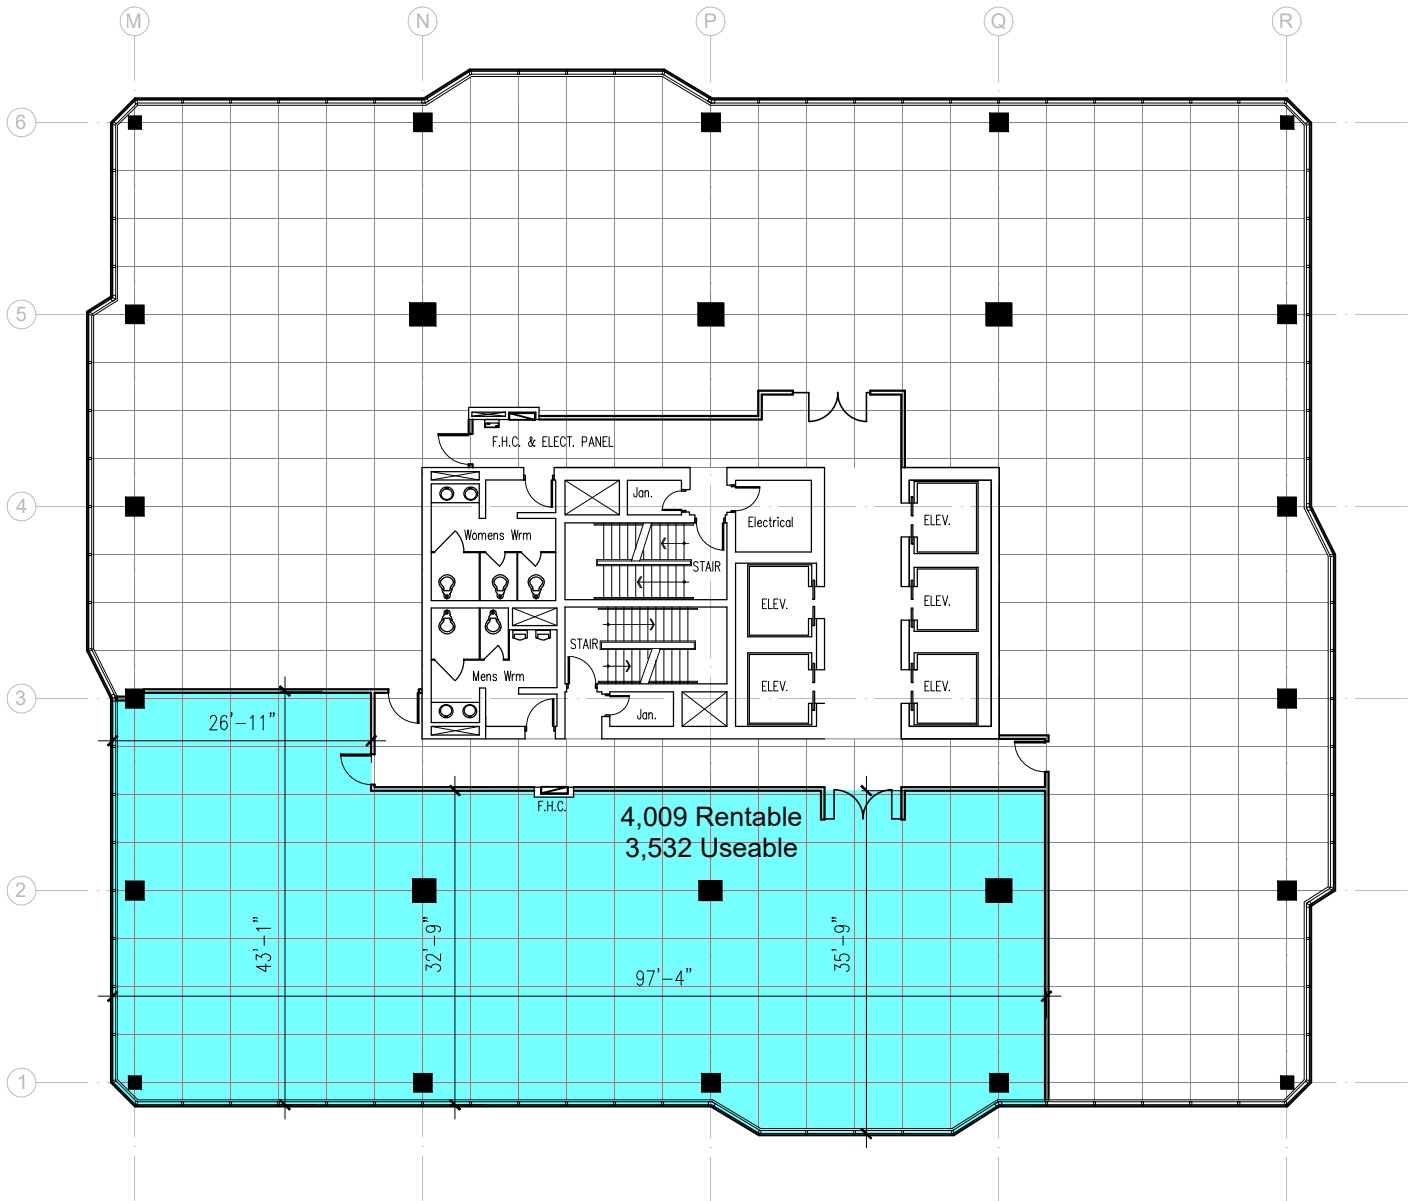

Talbot Centre 148 FULLARTON

12th Floor - 4,009 ft²

Last Modified; 2025 05 07

Plan by www.DIMENSIONS-ca.com

For more information please contact:

Nadine Baxter

nadine@summitproperties.ca | 519.914.2766