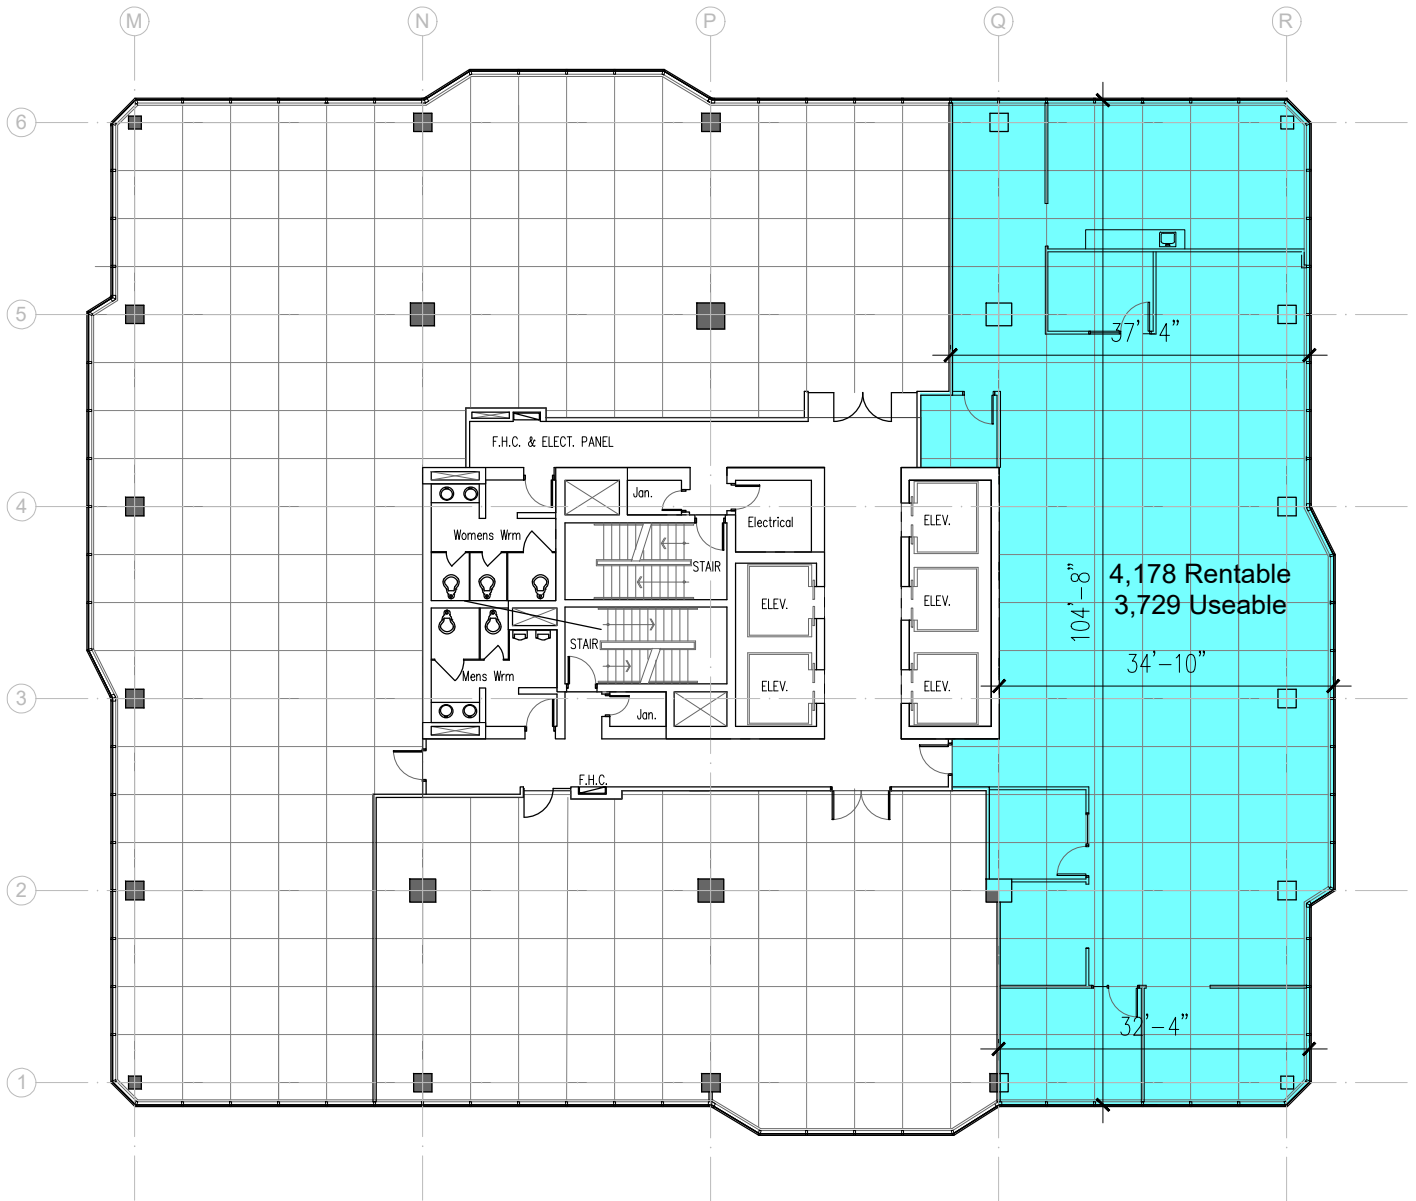

Talbot Centre 148 FULLARTON

14th Floor - 4,178 ft²

OFFICE

Last Modified; 2020 05 28

Plan by www.DIMENSIONS-ca.com

For more information please contact:

Nadine Baxter

nadine@summitproperties.ca | 519.914.2766