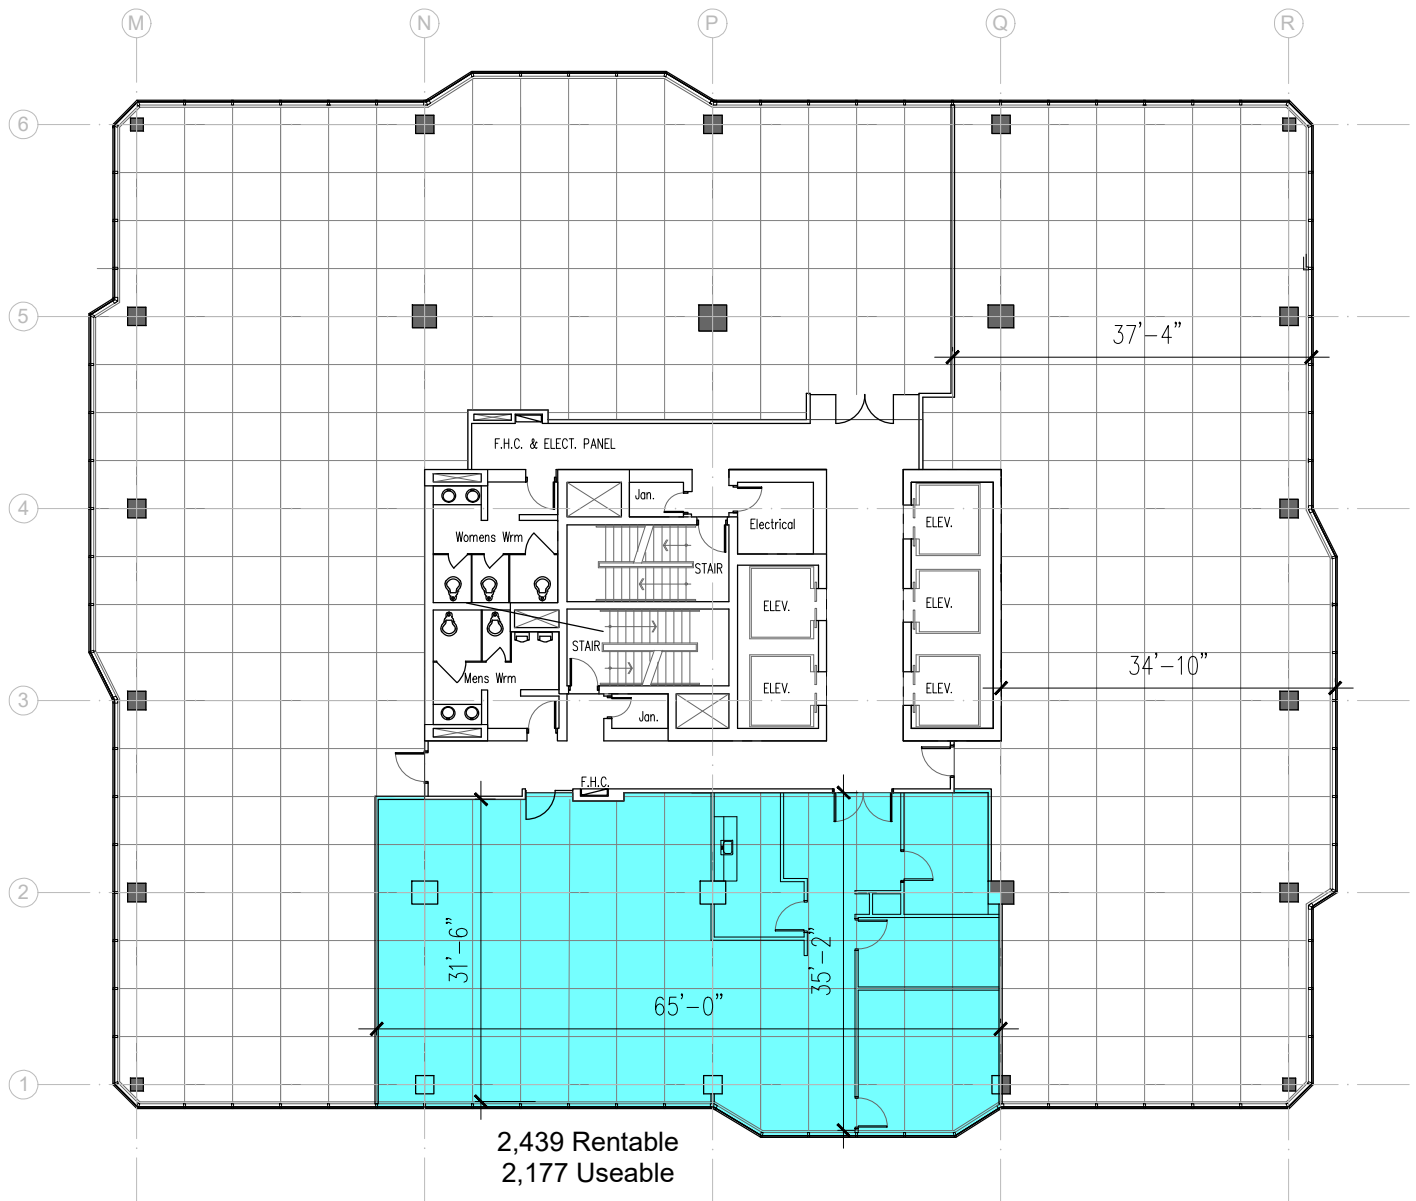

Talbot Centre 148 FULLARTON

14th Floor - 2,439 ft²

Last Modified; 2021 12 14
Plan by www.DIMENSIONS-ca.com

For more information please contact:
Nadine Baxter
nadine@summitproperties.ca | 519.914.2766