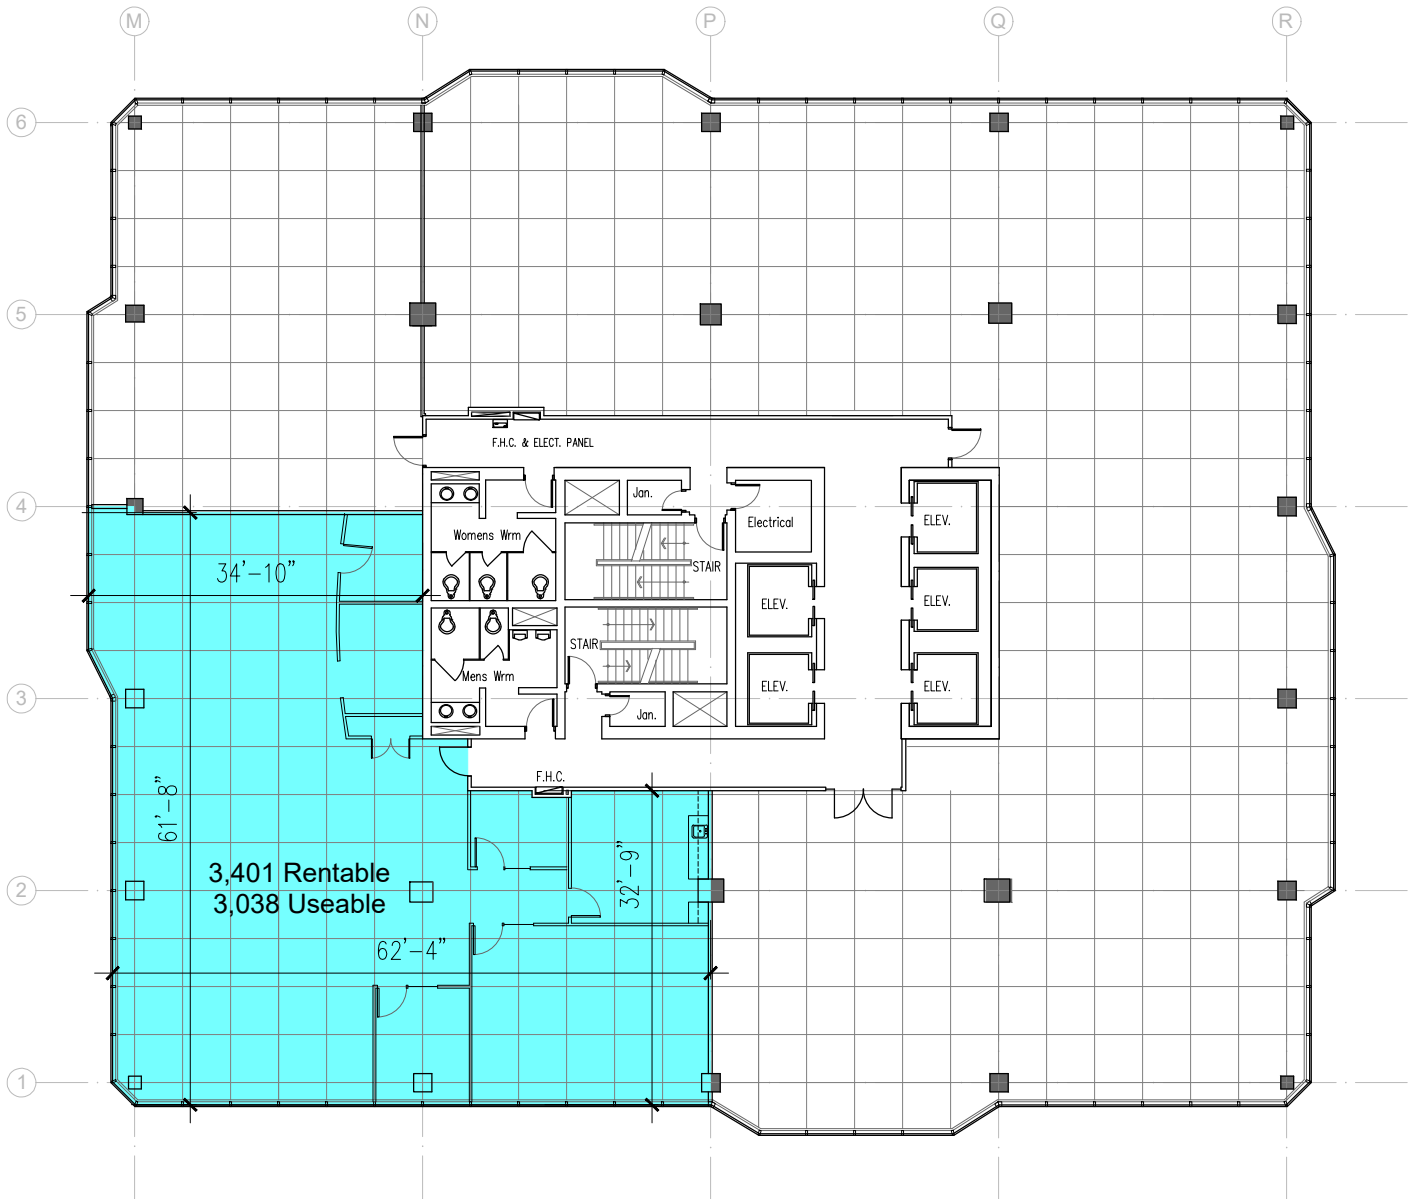

Talbot Centre 148 FULLARTON

15th Floor - 3,401 ft²

Last Modified; 2022 04 11
Plan by www.DIMENSIONS-ca.com

For more information please contact:
Nadine Baxter
nadine@summitproperties.ca | 519.914.2766