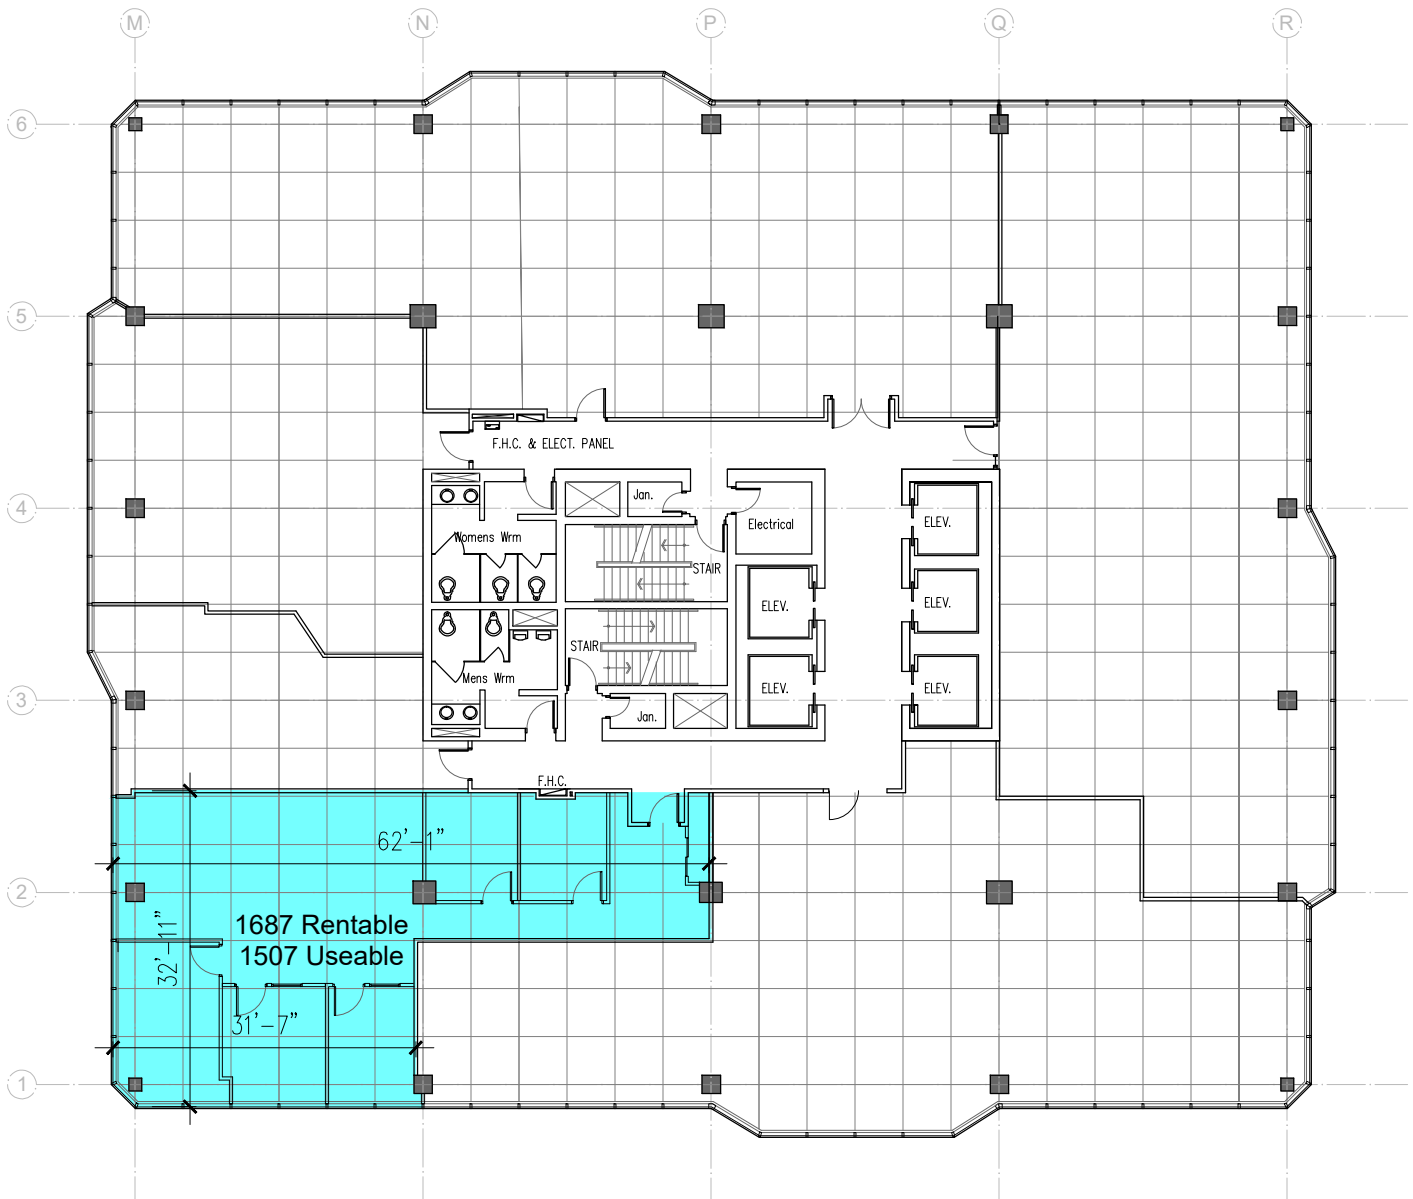

## 16th Floor - 1687 ft<sup>2</sup>

Last Modified; 2020 05 28  
Plan by [www.DIMENSIONS-ca.com](http://www.DIMENSIONS-ca.com)

For more information please contact:  
**Nadine Baxter**  
[nadine@summitproperties.ca](mailto:nadine@summitproperties.ca) | 519.914.2766