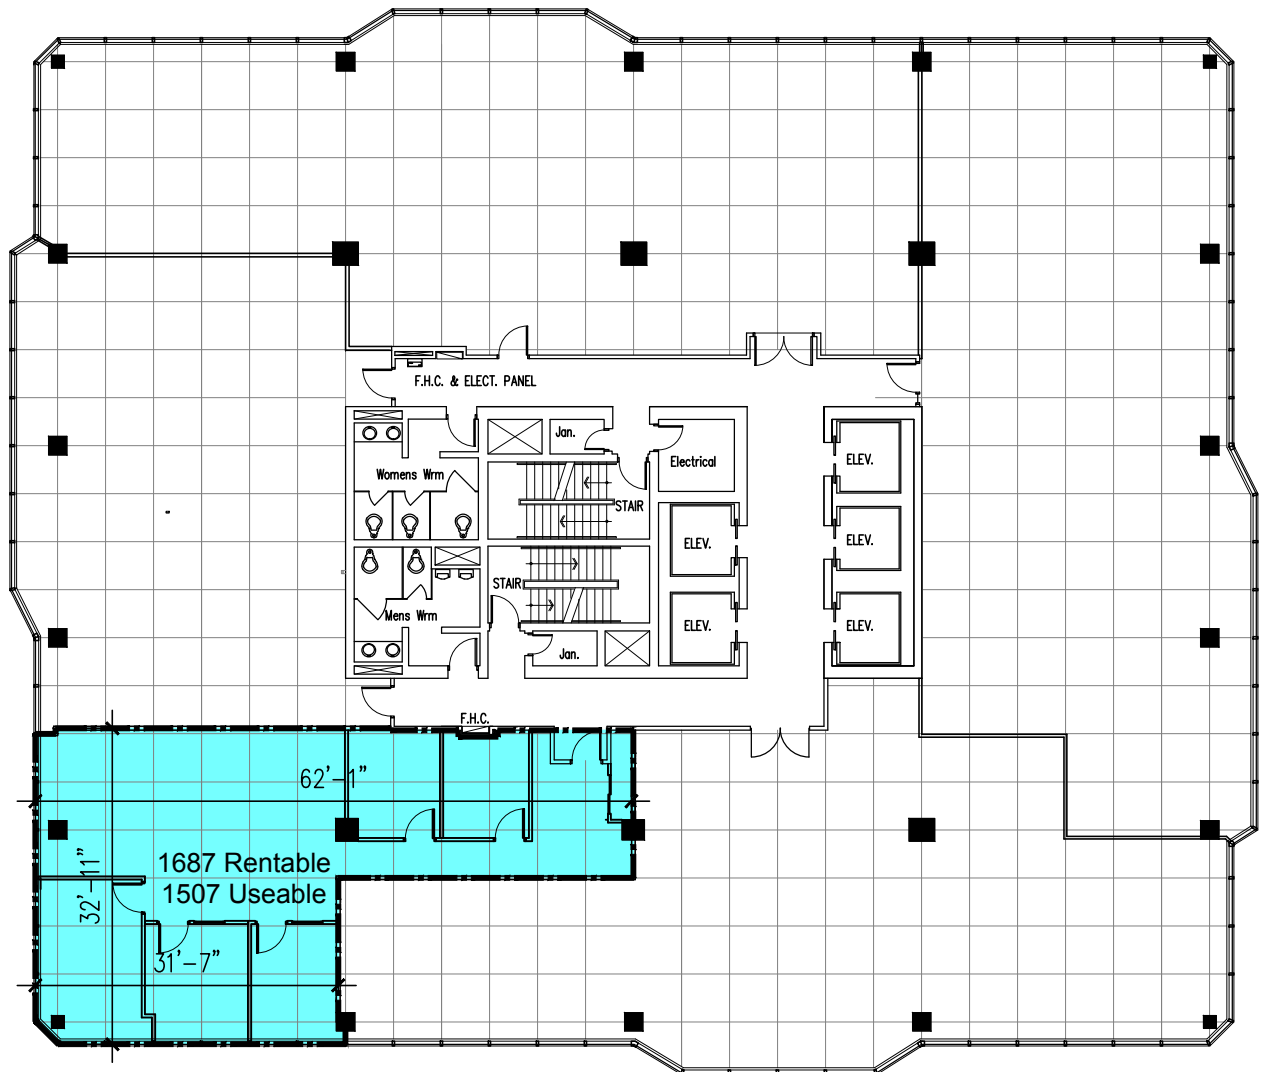

Talbot Centre 148 FULLARTON

16th Floor - 1687 ft²

Last Modified; 2018 01 18
Plan by www.DIMENSIONS-ca.com

For more information please contact:
Keith McAlister
keith@summitproperties.ca | 519.914.2766