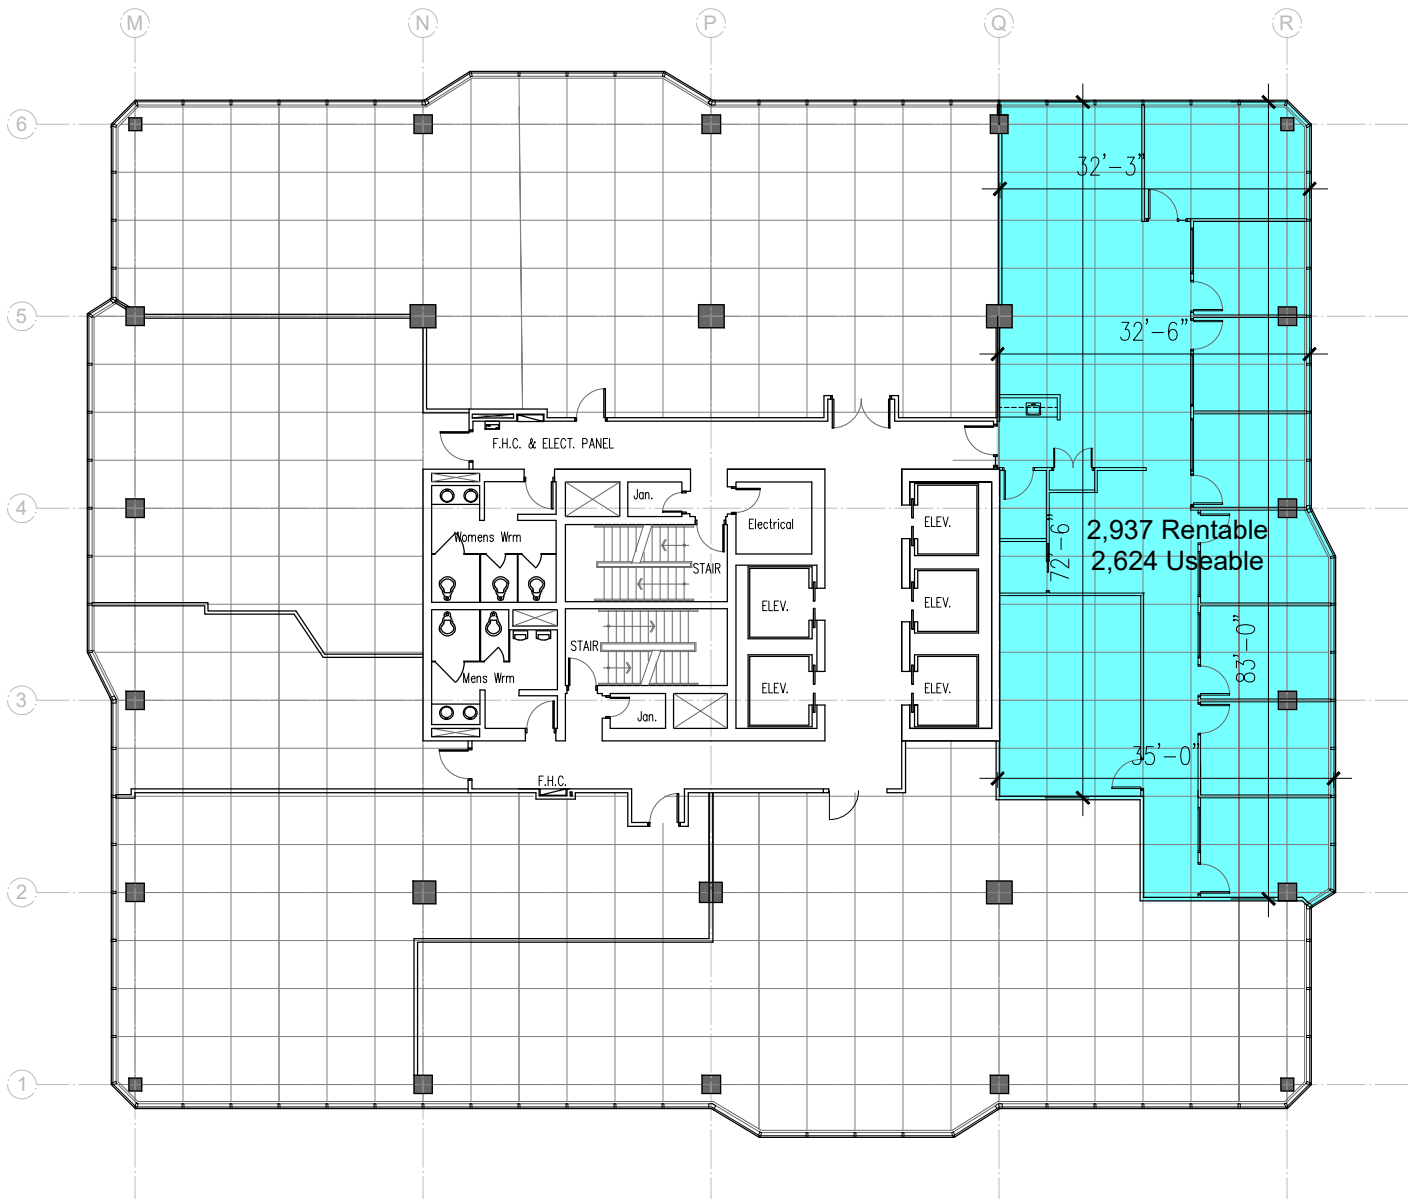

# Talbot Centre 148 FULLARTON

16th Floor - 2,937 ft<sup>2</sup>

**OFFICE**

Last Modified; 2021 11 11  
Plan by [www.DIMENSIONS-ca.com](http://www.DIMENSIONS-ca.com)

For more information please contact:  
**Nadine Baxter**  
[nadine@summitproperties.ca](mailto:nadine@summitproperties.ca) | 519.914.2766