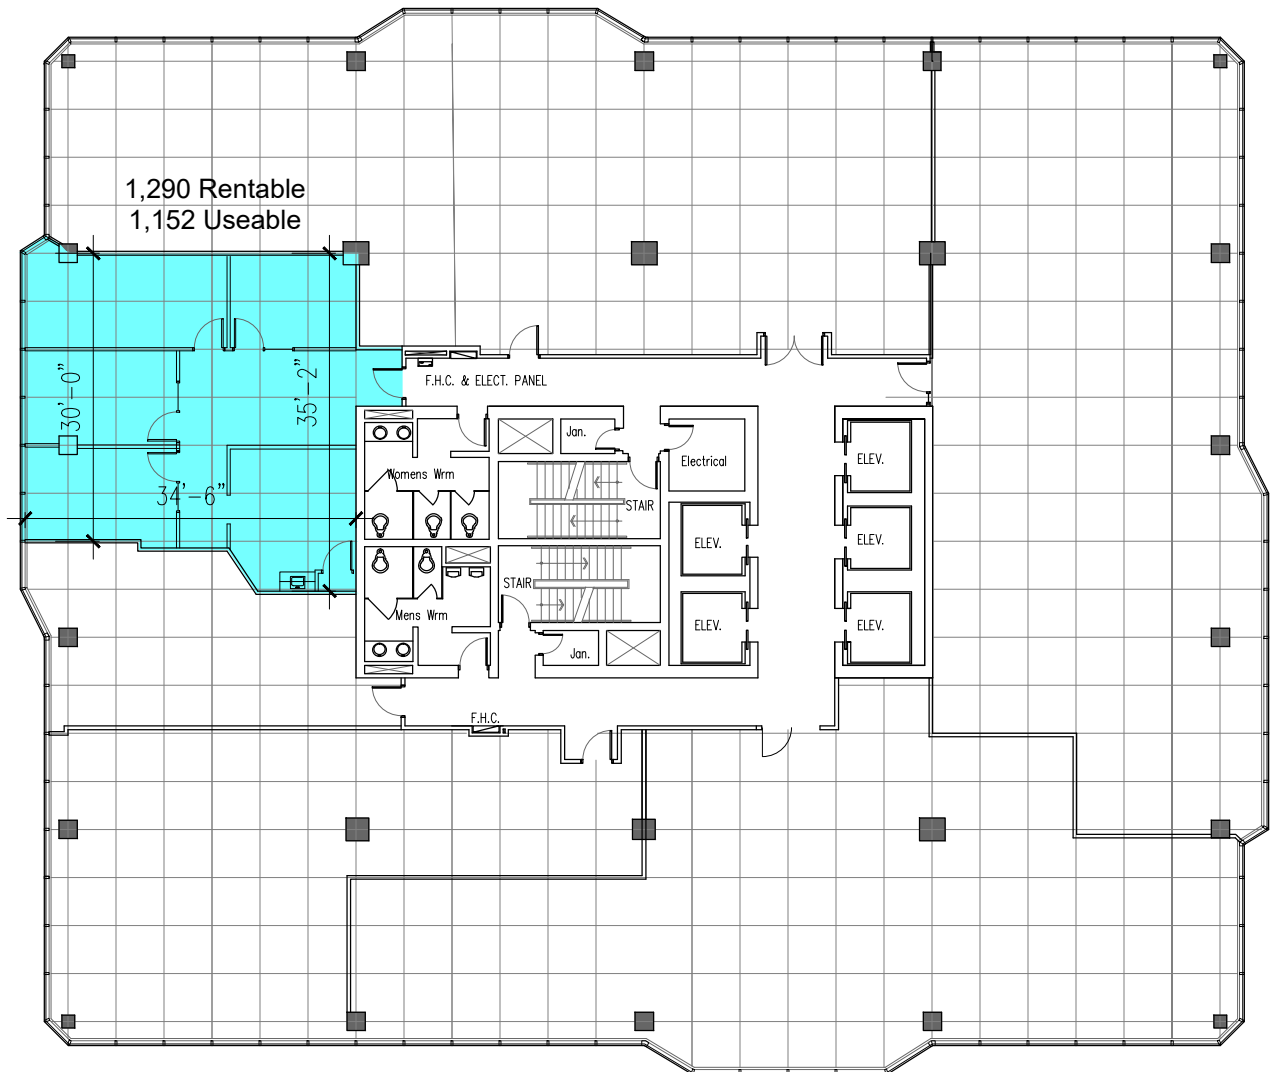

Talbot Centre 148 FULLARTON

16th Floor - 1,290 ft²

Last Modified; 2024 01 17
Plan by www.DIMENSIONS-ca.com

For more information please contact:
Nadine Baxter
nadine@summitproperties.ca | 519.914.2766