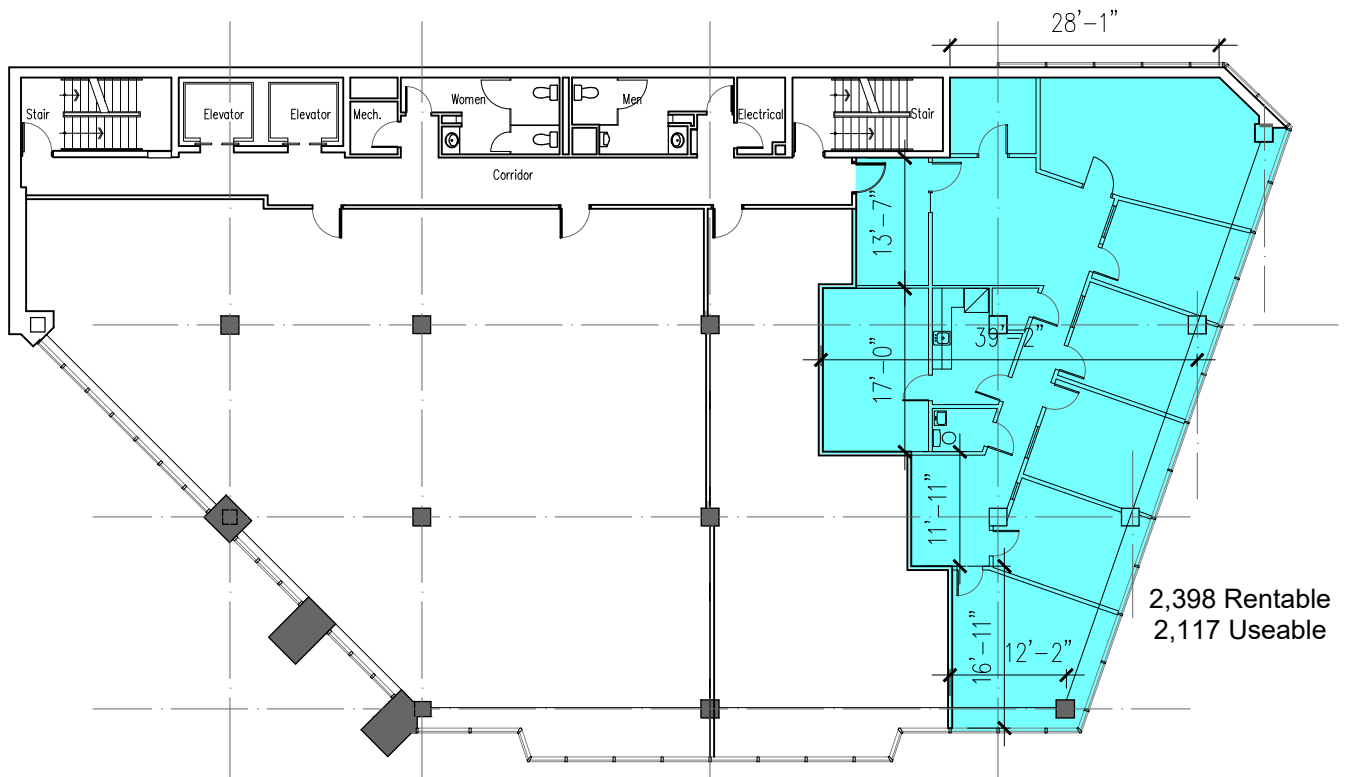

Talbot Centre 465 RICHMOND

2nd Floor - 2,398 ft²

Last Modified; 2024 01 17
Plan by www.DIMENSIONS-ca.com

For more information please contact:
Nadine Baxter
nadine@summitproperties.ca | 519.914.2766