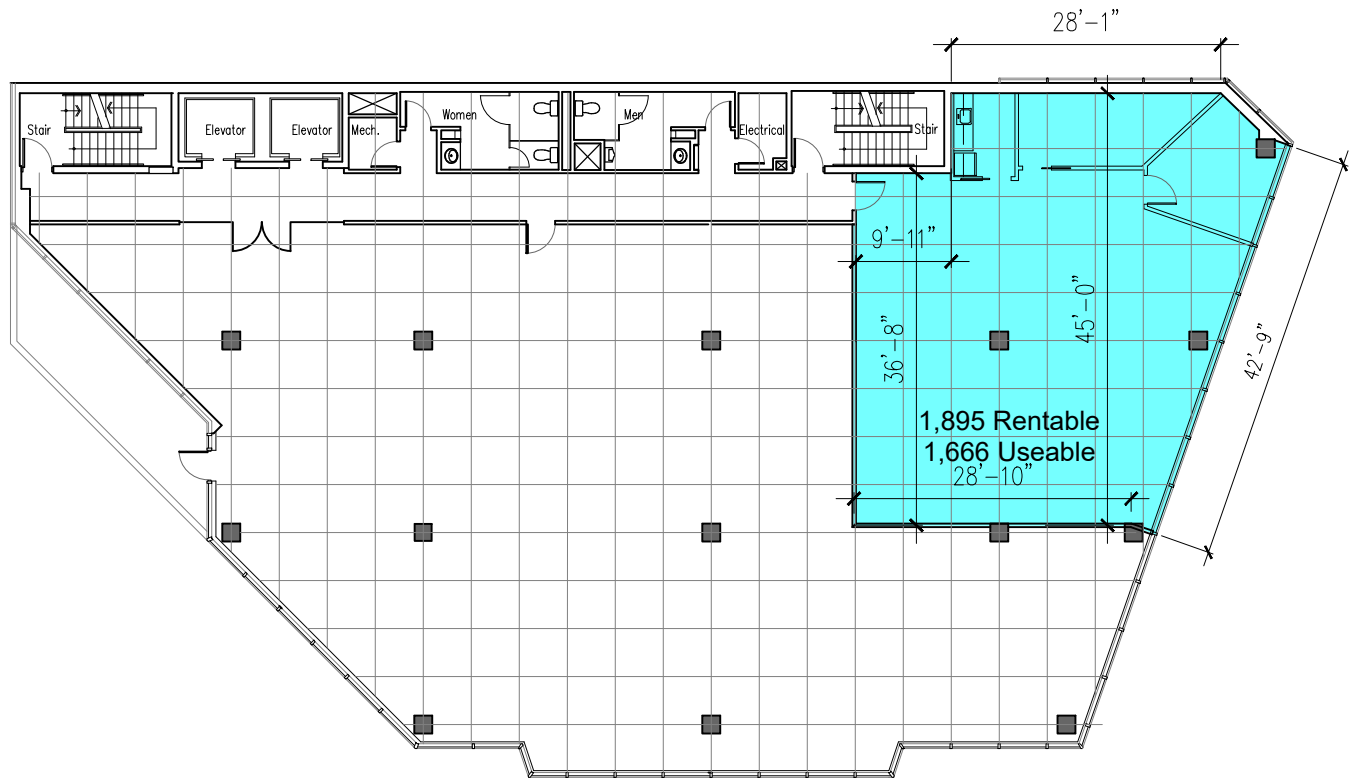

Talbot Centre 465 RICHMOND

3rd Floor - 1,895 ft²

Last Modified; 2023 03 15

Plan by www.DIMENSIONS-ca.com

For more information please contact:

Nadine Baxter

nadine@summitproperties.ca | 519.914.2766