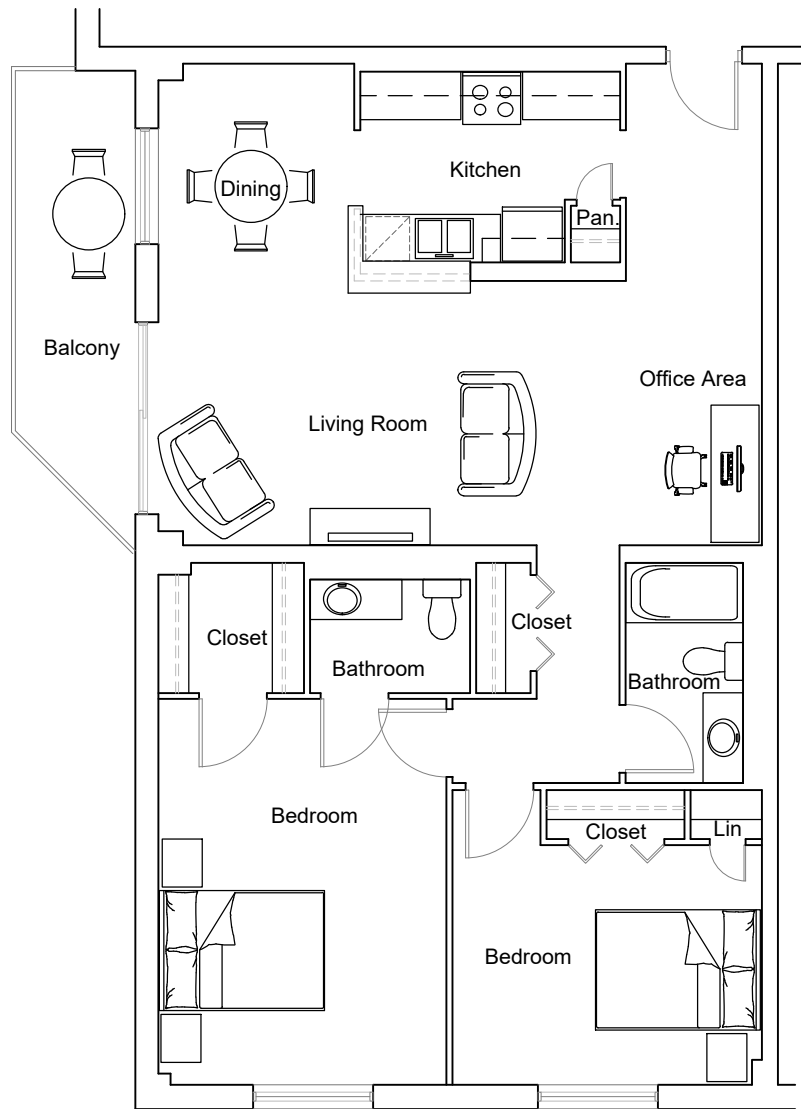

565 Proudfoot - 2 Bedroom 1,058 ft²

Unit: 118 -1018 + 101-1001

RESIDENTIAL

Last Modified; 2022 09 26

For more information please contact:
info@summitproperties.ca | 519.914.2761