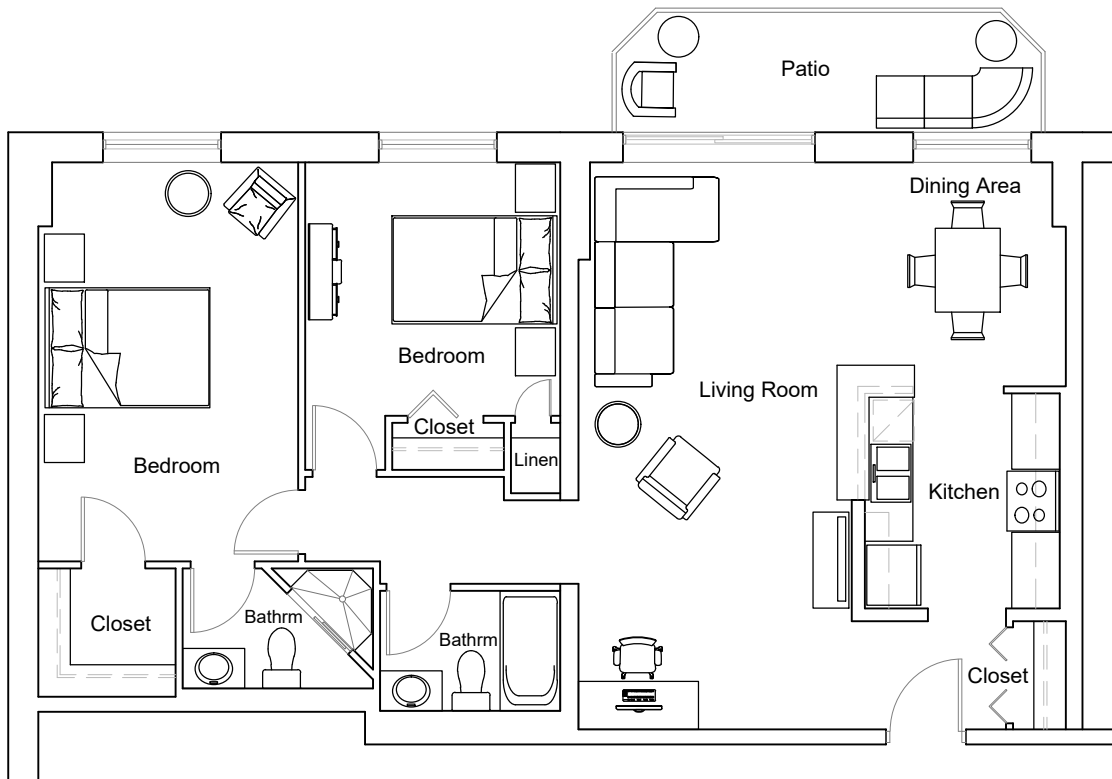

535 Proudfoot - 2 Bedroom 981 ft²

Unit: 101-1201

RESIDENTIAL

Last Modified; 2022 04 24

Key Plan

For more information please contact:
info@summitproperties.ca | 519.914.2761