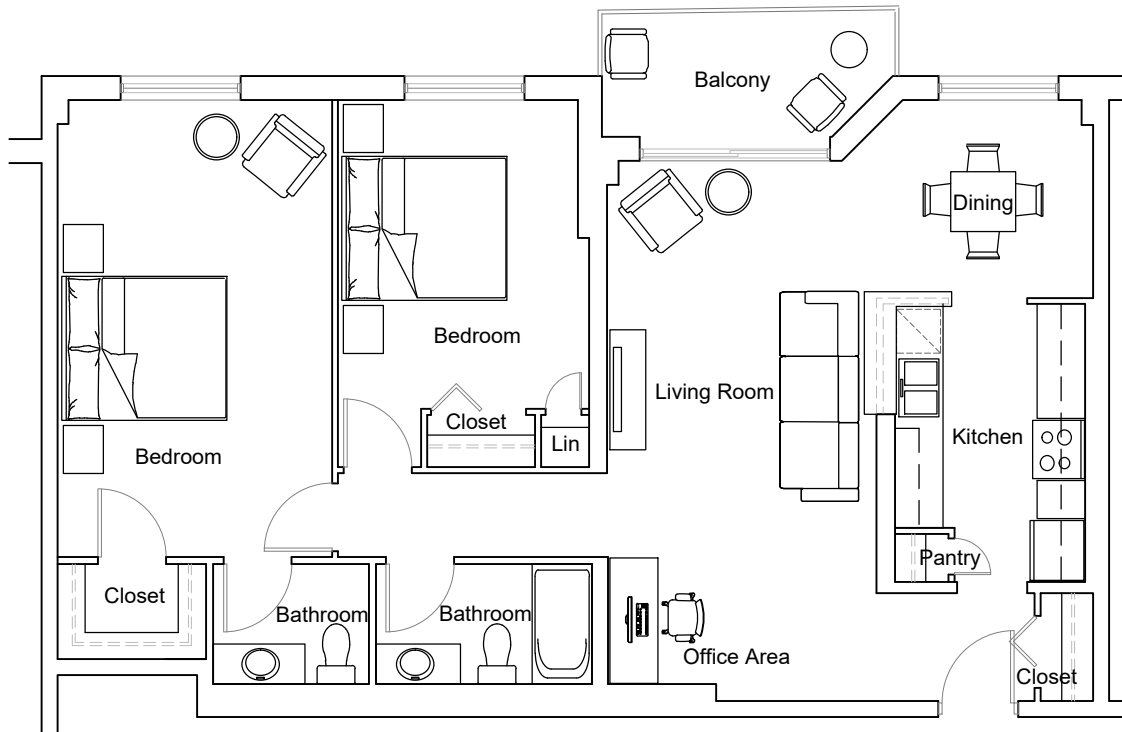

565 Proudfoot - 2 Bedroom 1,019 ft²

Unit: 103-1203

RESIDENTIAL

Last Modified; 2022 09 26

For more information please contact:
info@summitproperties.ca | 519.914.2761