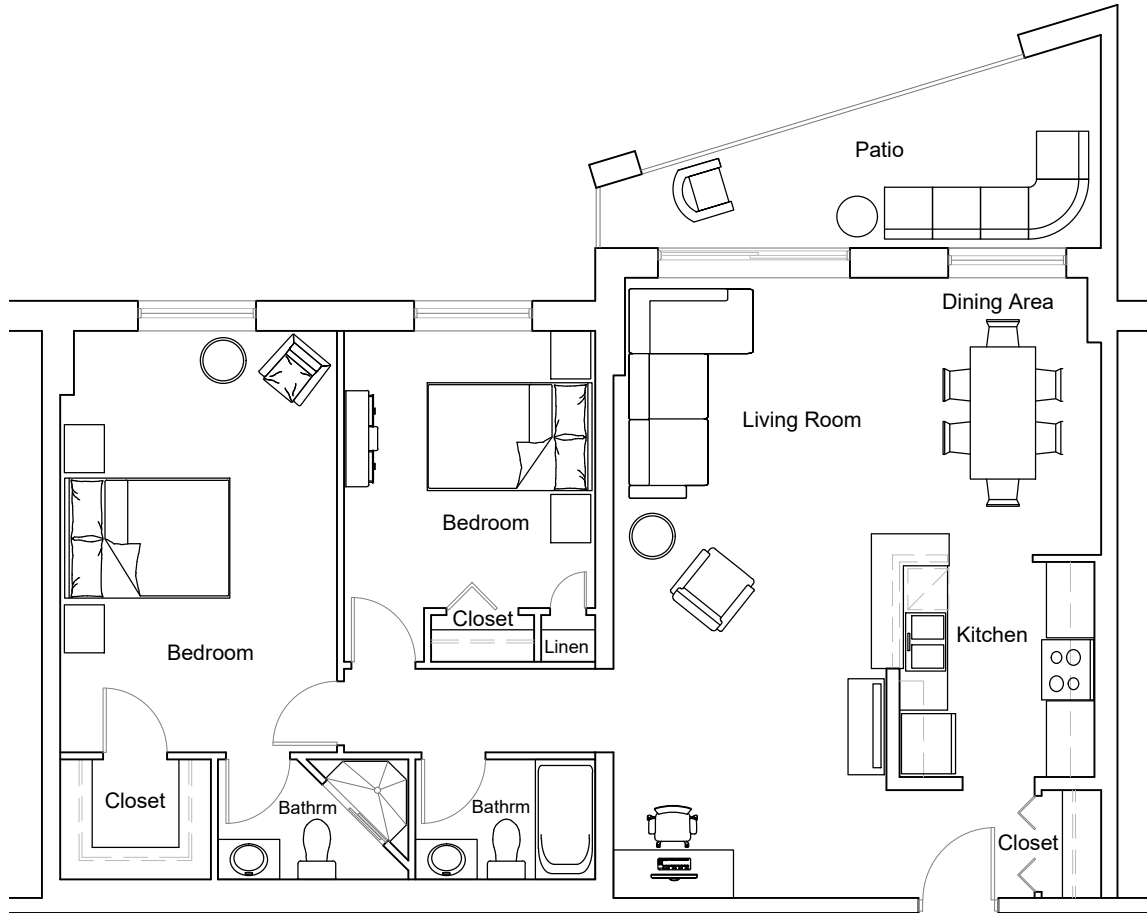

535 Proudfoot - 2 Bedroom 1,048 ft²

Unit: 103-503

RESIDENTIAL

Last Modified; 2022 04 24

Key Plan

For more information please contact:
info@summitproperties.ca | 519.914.2761