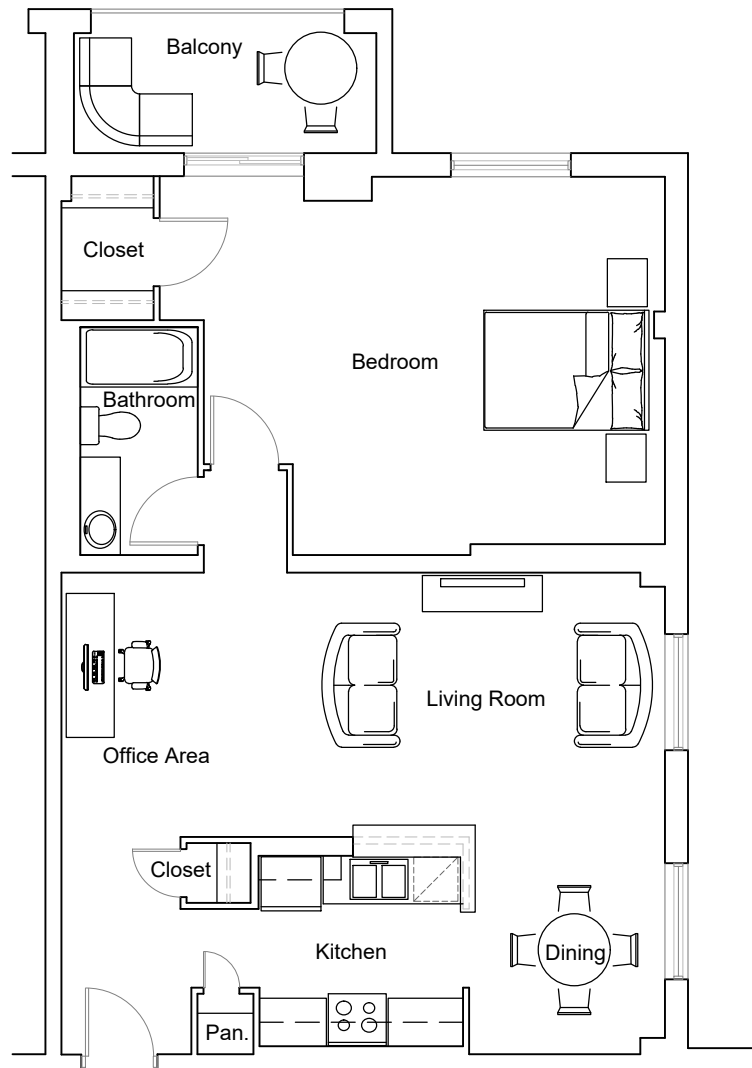

565 Proudfoot - 1 Bed 908 ft²

Unit: 1101-1118

RESIDENTIAL

Last Modified; 2022 09 02

For more information please contact:
info@summitproperties.ca | 519.914.2761