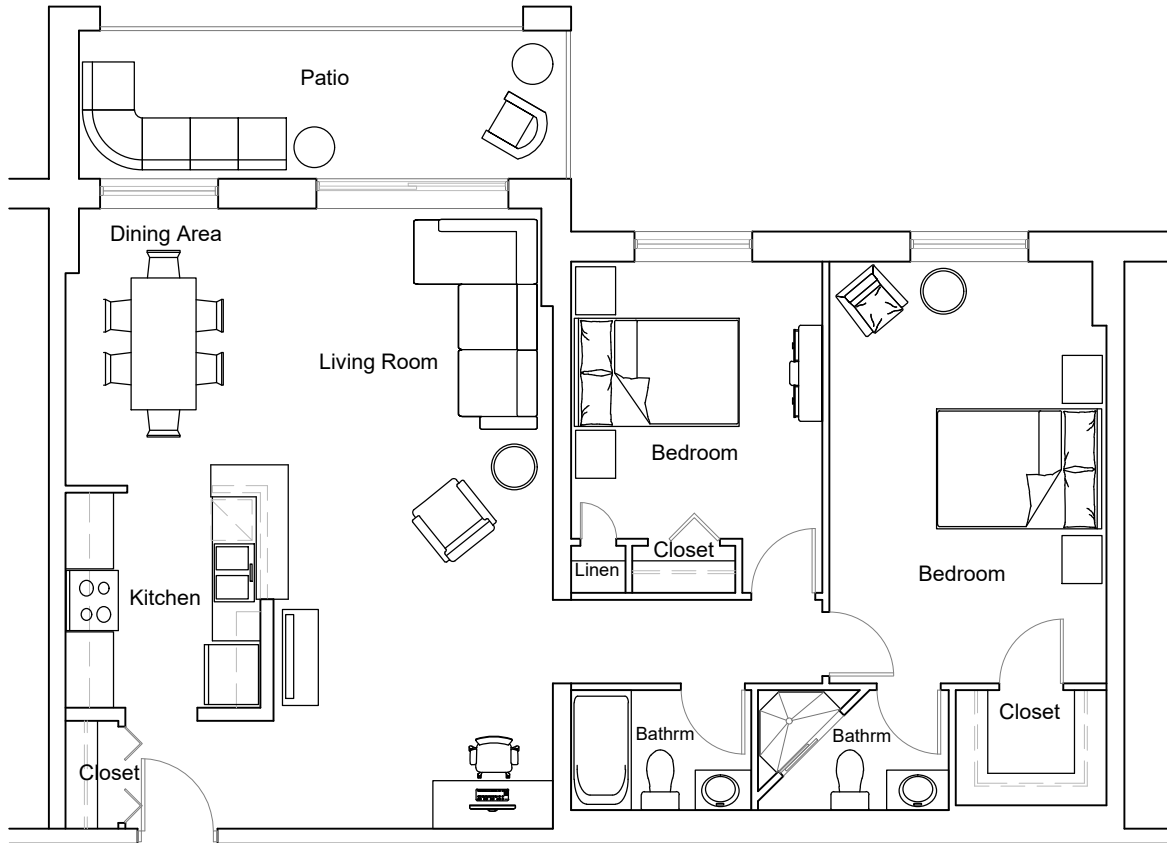

535 Proudfoot - 2 Bedroom 1,046 ft²

Unit: 111 - 1211

RESIDENTIAL

Last Modified; 2022 04 24

Key Plan

For more information please contact:
info@summitproperties.ca | 519.914.2761