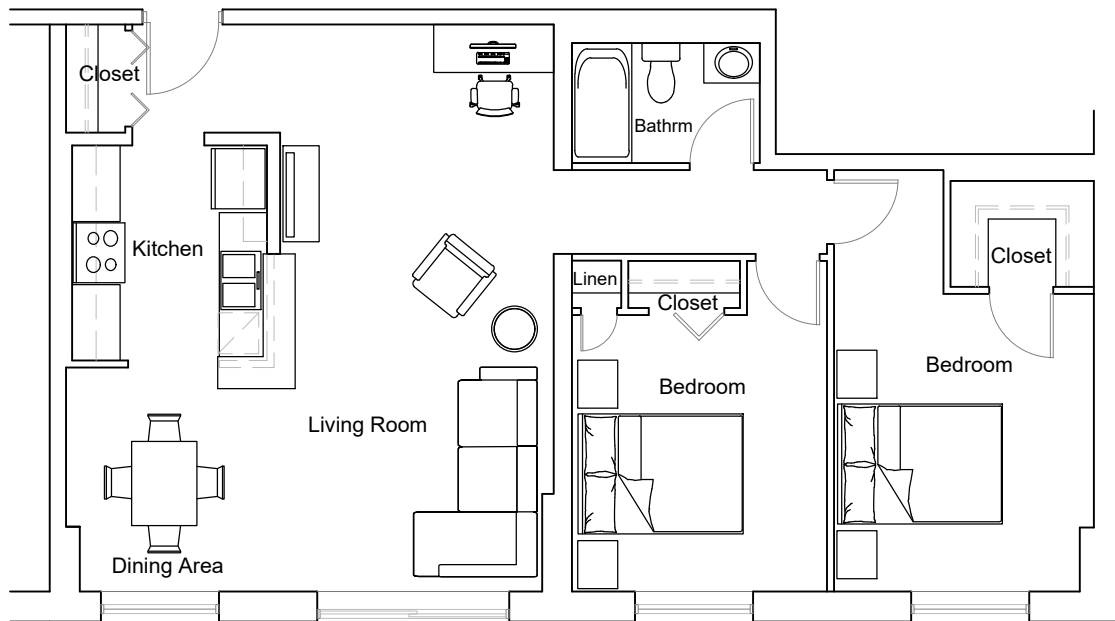

535 Proudfoot - 2 Bedroom 915 ft²

Unit: 114

RESIDENTIAL

Patio

Key Plan

Last Modified; 2022 04 24

For more information please contact:
info@summitproperties.ca | 519.914.2761