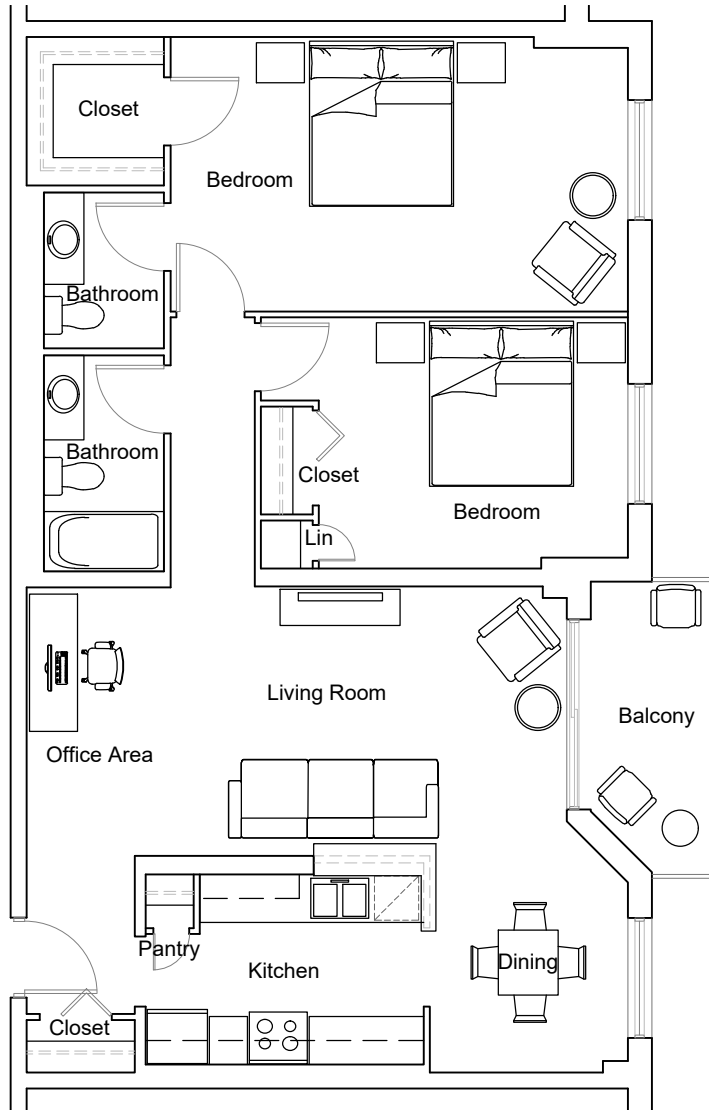

565 Proudfoot - 2 Bedroom 1,024 ft²

Unit: 215-1215

RESIDENTIAL

Last Modified; 2022 09 26

For more information please contact:
info@summitproperties.ca | 519.914.2761