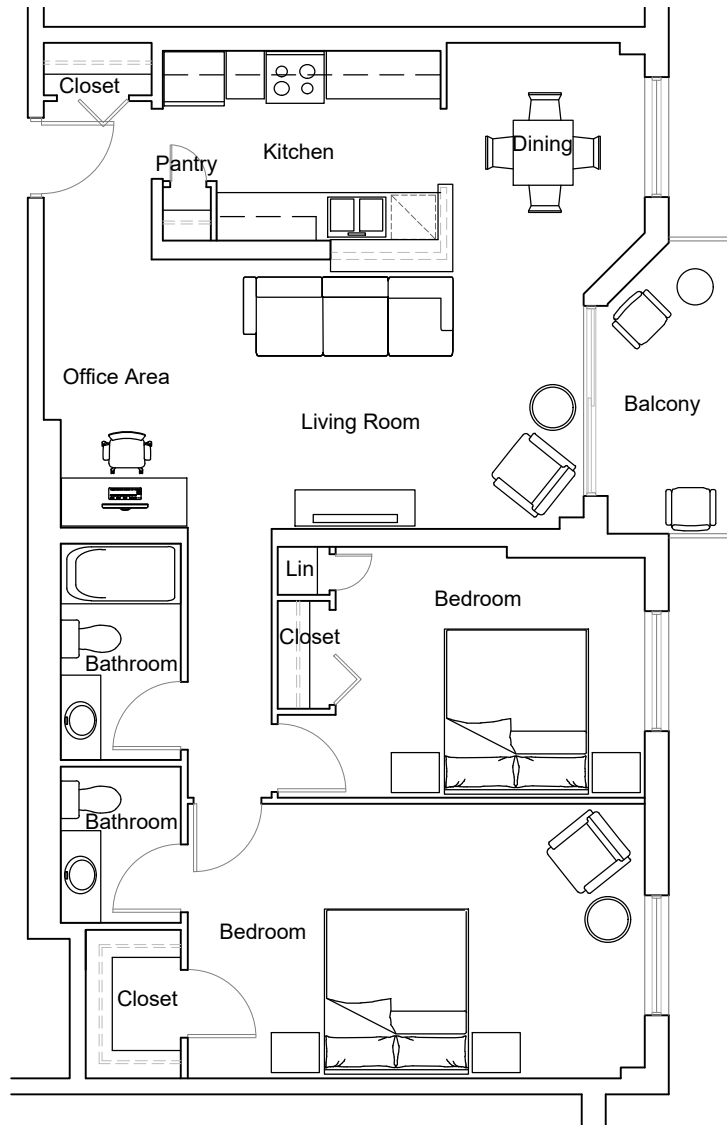

565 Proudfoot - 2 Bedroom 1,019 ft²

Unit: 117-1217

RESIDENTIAL

Last Modified; 2022 09 26

For more information please contact:
info@summitproperties.ca | 519.914.2761